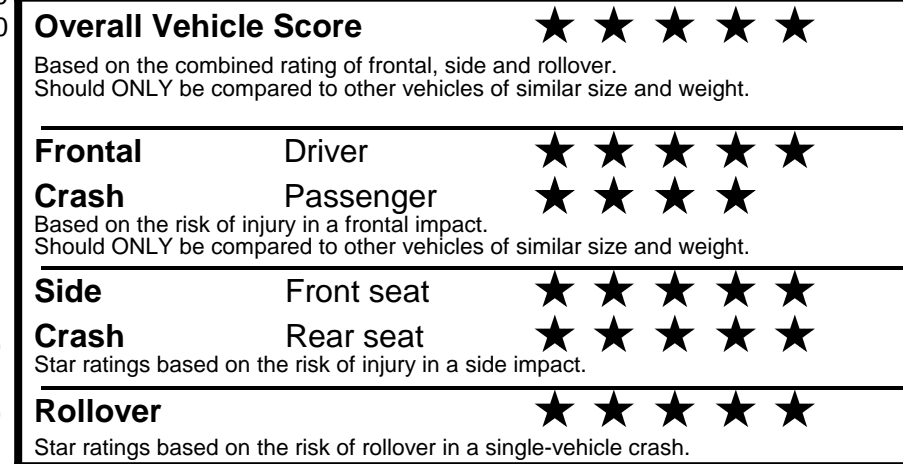

## GOVERNMENT 5-STAR SAFETY RATINGS

Star ratings range from 1 to 5 stars (★★★★★) with 5 being the highest.  
 Source: National Highway Traffic Safety Administration (NHTSA).  
[www.safercar.gov](http://www.safercar.gov) or 1-888-327-4236