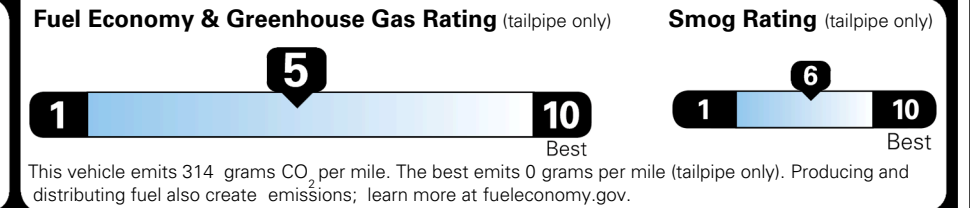

You spend $250 more in fuel costs over 5 years compared to the average new vehicle.

Annual fuel cost $1,750