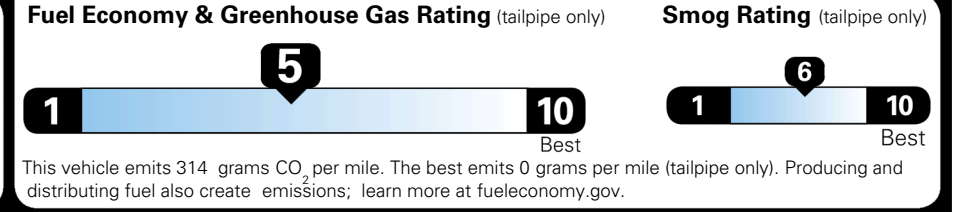

EPA DOT Fuel Economy and Environment

Gasoline Vehicle

You spend **\$250** more in fuel costs over 5 years compared to the average new vehicle.

Annual fuel cost **\$1,750**

Actual results will vary for many reasons, including driving conditions and how you drive and maintain your vehicle. The average new vehicle gets 29 MPG and costs \$8,500 to fuel over 5 years. Cost estimates are based on 15,000 miles per year at \$ 3.30 per gallon. MPGe is miles per gasoline gallon equivalent. Vehicle emissions are a significant cause of climate change and smog.