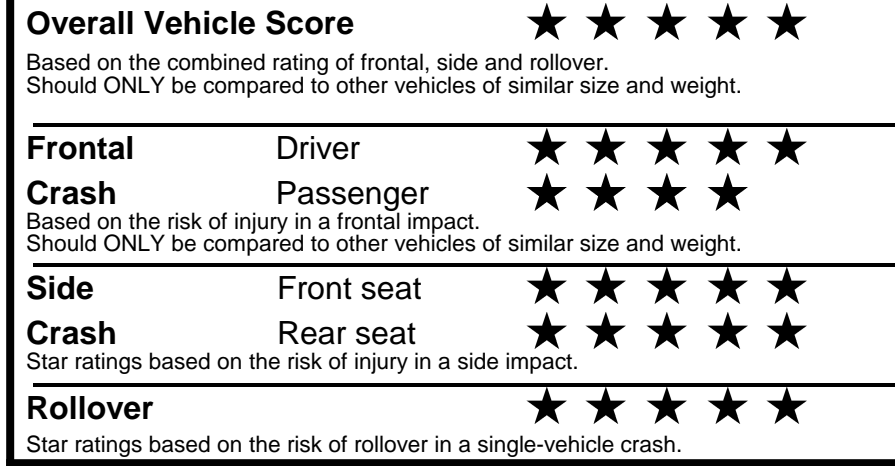

fueleconomy.gov
 Calculate personalized estimates and compare vehicles

GOVERNMENT 5-STAR SAFETY RATINGS

Star ratings range from 1 to 5 stars (★★★★★) with 5 being the highest.
 Source: National Highway Traffic Safety Administration (NHTSA).
www.safercar.gov or 1-888-327-4236