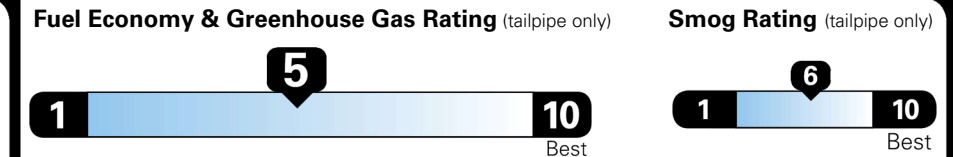

This vehicle emits 314 grams CO₂ per mile. The best emits 0 grams per mile (tailpipe only). Producing and distributing fuel also create emissions; learn more at fueleconomy.gov.

Actual results will vary for many reasons, including driving conditions and how you drive and maintain your vehicle. The average new vehicle gets 29 MPG and costs $8,500 to fuel over 5 years. Cost estimates are based on 15,000 miles per year at $ 3.30 per gallon. MPGe is miles per gasoline gallon equivalent. Vehicle emissions are a significant cause of climate change and smog.

fueleconomy.gov

Calculate personalized estimates and compare vehicles

GOVERNMENT 5-STAR SAFETY RATINGS

Overall Vehicle Score ★ ★ ★ ★ ★

Based on the combined rating of frontal, side and rollover. Should ONLY be compared to other vehicles of similar size and weight.

Frontal Driver ★ ★ ★ ★ ★

Crash Passenger ★ ★ ★ ★ ★

Based on the risk of injury in a frontal impact. Should ONLY be compared to other vehicles of similar size and weight.

Side Front seat ★ ★ ★ ★ ★

Crash Rear seat ★ ★ ★ ★ ★

Star ratings based on the risk of injury in a side impact.

Rollover ★ ★ ★ ★ ★

Star ratings based on the risk of rollover in a single-vehicle crash.

Star ratings range from 1 to 5 stars (★★★★★) with 5 being the highest.

Source: National Highway Traffic Safety Administration (NHTSA).

www.safercar.gov or 1-888-327-4236

Manufacturer's suggested retail price includes Manufacturer's recommended pre-delivery service. License and title fees, state and local taxes and other dealer installed options and accessories are not included in the manufacturer's suggested retail price.

PARTS CONTENT INFORMATION

FOR VEHICLES IN THIS CAR LINE U.S./CANADIAN PARTS CONTENT: 20 %

MAJOR SOURCES OF FOREIGN PARTS:
MEXICO: 45%
KOREA: 30%

NOTE: PARTS CONTENT DOES NOT INCLUDE FINAL ASSEMBLY, DISTRIBUTION, OR OTHER NON-PARTS COSTS.

FOR THIS VEHICLE FINAL ASSEMBLY POINT: PESQUERIA, NL, MEXICO

COUNTRY OF ORIGIN

ENGINE (MOTOR): USA

TRANSMISSION: KOREA