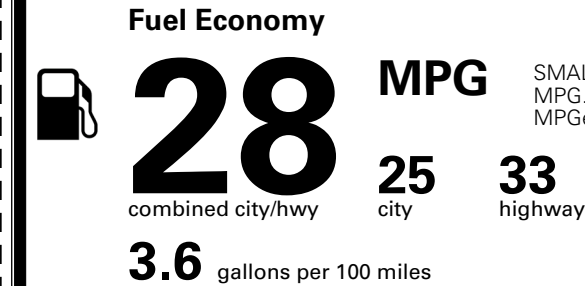

\$ 32,185.00

INLAND FREIGHT AND HANDLING

\$ 1,445.00

TOTAL MANUFACTURER'S SUGGESTED RETAIL PRICE ▶

\$ 33,630.00

*Additional terms and conditions apply.

**Kia Connect may be currently unavailable for some Model Year 2022 and newer vehicles sold or purchased in Massachusetts; please see owners.kia.com for more information.

TOTAL ADDITIONAL WEIGHT: 6.6

EPA DOT Fuel Economy and Environment

SMALL SUVs range from 14 to 125 MPG. The best vehicle rates 146 MPGe.

You spend \$250 more in fuel costs over 5 years compared to the average new vehicle.