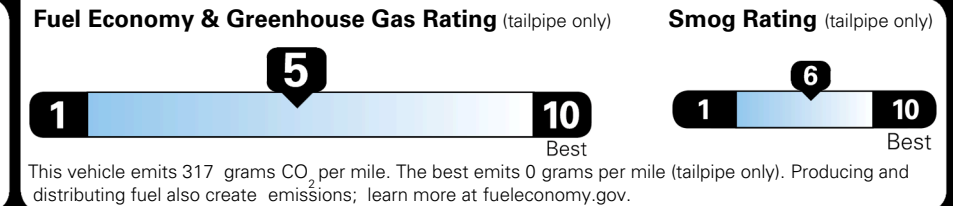

Actual results will vary for many reasons, including driving conditions and how you drive and maintain your vehicle. The average new vehicle gets 29 MPG and costs $8,500 to fuel over 5 years. Cost estimates are based on 15,000 miles per year at $ 3.30 per gallon. MPGe is miles per gasoline gallon equivalent. Vehicle emissions are a significant cause of climate change and smog.

fueleconomy.gov

Calculate personalized estimates and compare vehicles

GOVERNMENT 5-STAR SAFETY RATINGS

Overall Vehicle Score ★★★★★

Based on the combined rating of frontal, side and rollover. Should ONLY be compared to other vehicles of similar size and weight.

Frontal Driver ★★★★★

Crash Passenger ★★★★★

Based on the risk of injury in a frontal impact. Should ONLY be compared to other vehicles of similar size and weight.

Side Front seat ★★★★★

Crash Rear seat ★★★★★

Star ratings based on the risk of injury in a side impact.

Rollover ★★★★★

Star ratings based on the risk of rollover in a single-vehicle crash.

Star ratings range from 1 to 5 stars (★★★★★) with 5 being the highest.

Source: National Highway Traffic Safety Administration (NHTSA).

www.safercar.gov or 1-888-327-4236

Manufacturer's suggested retail price includes Manufacturer's recommended pre-delivery service. License and title fees, state and local taxes and other dealer installed options and accessories are not included in the manufacturer's suggested retail price.

PARTS CONTENT INFORMATION

FOR VEHICLES IN THIS CAR LINE U.S./CANADIAN PARTS CONTENT: 55 %

MAJOR SOURCES OF FOREIGN PARTS: KOREA: 30%

NOTE: PARTS CONTENT DOES NOT INCLUDE FINAL ASSEMBLY, DISTRIBUTION, OR OTHER NON-PARTS COSTS.

FOR THIS VEHICLE FINAL ASSEMBLY POINT: WEST POINT, GA, USA

COUNTRY OF ORIGIN ENGINE (MOTOR): USA
TRANSMISSION: USA