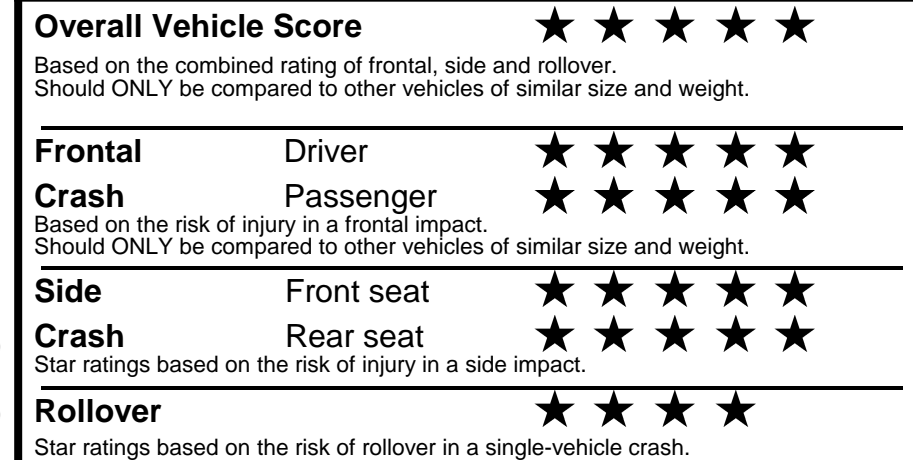

### GOVERNMENT 5-STAR SAFETY RATINGS

Star ratings range from 1 to 5 stars (★★★★★) with 5 being the highest. Source: National Highway Traffic Safety Administration (NHTSA). www.safercar.gov or 1-888-327-4236