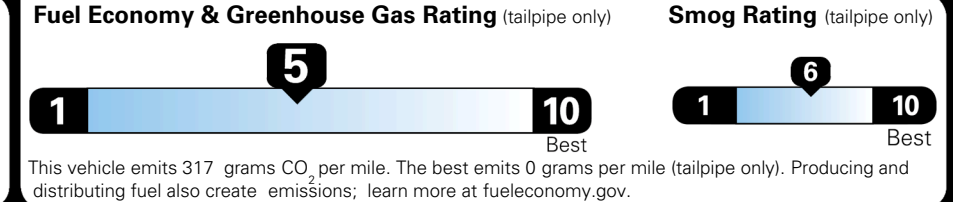

TOTAL ADDITIONAL WEIGHT: 4.5

EPA DOT Fuel Economy and Environment

Gasoline Vehicle

You spend \$250 more in fuel costs over 5 years compared to the average new vehicle.

Annual fuel cost \$1,750

Actual results will vary for many reasons, including driving conditions and how you drive and maintain your vehicle. The average new vehicle gets 29 MPG and costs \$8,500 to fuel over 5 years. Cost estimates are based on 15,000 miles per year at \$ 3.30 per gallon. MPGe is miles per gasoline gallon equivalent. Vehicle emissions are a significant cause of climate change and smog.