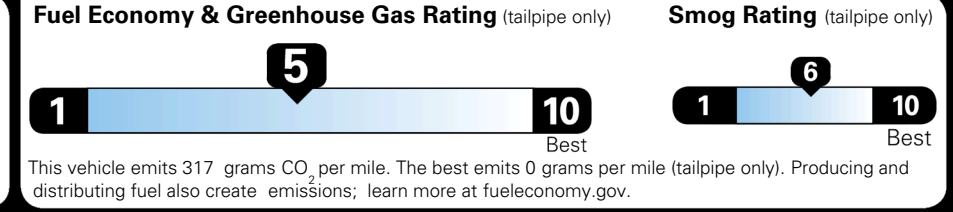

Actual results will vary for many reasons, including driving conditions and how you drive and maintain your vehicle. The average new vehicle gets 29 MPG and costs $8,500 to fuel over 5 years. Cost estimates are based on 15,000 miles per year at $ 3.30 per gallon. MPGe is miles per gasoline gallon equivalent. Vehicle emissions are a significant cause of climate change and smog.

fueleconomy.gov

Calculate personalized estimates and compare vehicles