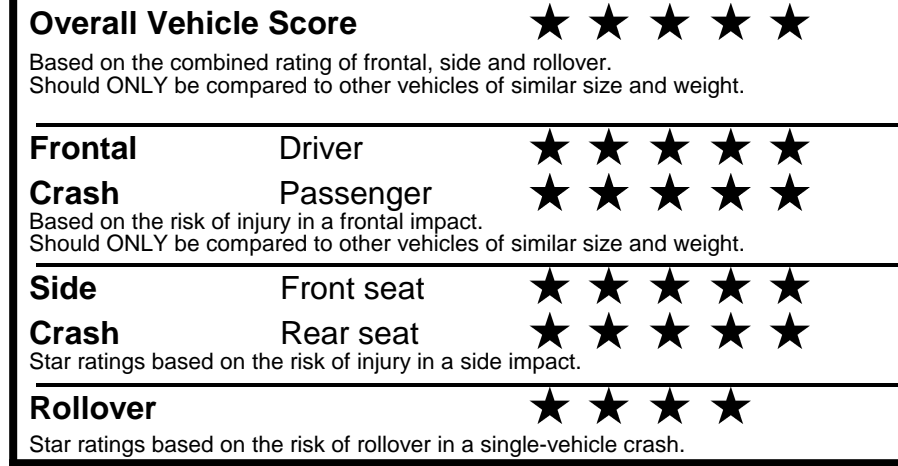

fueleconomy.gov

Calculate personalized estimates and compare vehicles

GOVERNMENT 5-STAR SAFETY RATINGS

Star ratings range from 1 to 5 stars (★★★★★) with 5 being the highest.
 Source: National Highway Traffic Safety Administration (NHTSA).
www.safercar.gov or 1-888-327-4236