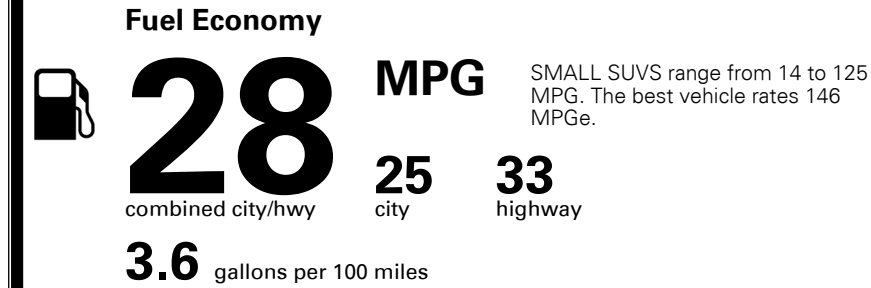

\$ 35,005.00

\$ 1,445.00

\$ 36,450.00

EPA DOT Fuel Economy and Environment

Gasoline Vehicle

You spend \$250 more in fuel costs over 5 years
 compared to the average new vehicle.

Annual fuel cost \$1,750

Actual results will vary for many reasons, including driving conditions and how you drive and maintain your vehicle. The average new vehicle gets 29 MPG and costs \$8,500 to fuel over 5 years. Cost estimates are based on 15,000 miles per year at \$ 3.30 per gallon. MPGe is miles per gasoline gallon equivalent. Vehicle emissions are a significant cause of climate change and smog.