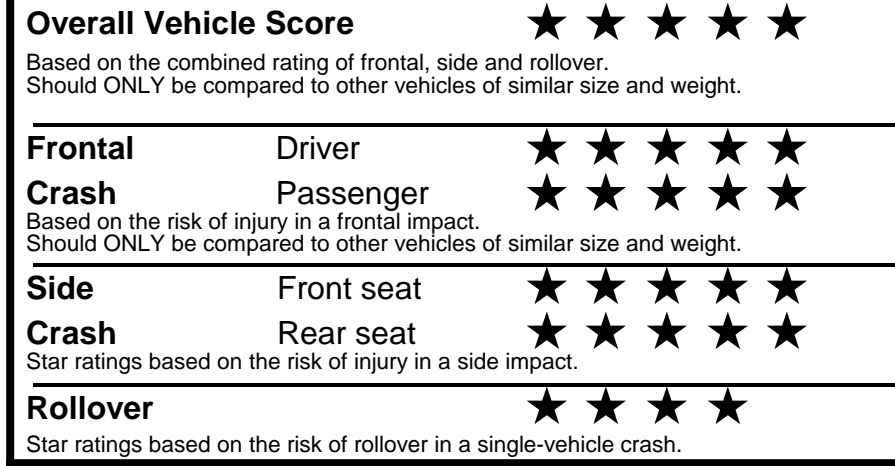

fueleconomy.gov
 Calculate personalized estimates and compare vehicles

GOVERNMENT 5-STAR SAFETY RATINGS

Star ratings range from 1 to 5 stars (★★★★★) with 5 being the highest.
 Source: National Highway Traffic Safety Administration (NHTSA).
www.safercar.gov or 1-888-327-4236