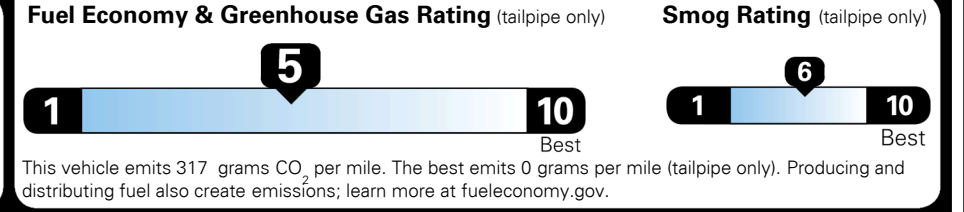

\$ 35,005.00

\$ 1,445.00

\$ 36,450.00

EPA DOT Fuel Economy and Environment

Gasoline Vehicle

You spend \$250 more in fuel costs over 5 years
 compared to the average new vehicle.

Annual fuel cost \$1,750

Actual results will vary for many reasons, including driving conditions and how you drive and maintain your vehicle. The average new vehicle gets 29 MPG and costs \$8,500 to fuel over 5 years. Cost estimates are based on 15,000 miles per year at \$ 3.30 per gallon. MPGe is miles per gasoline gallon equivalent. Vehicle emissions are a significant cause of climate change and smog.