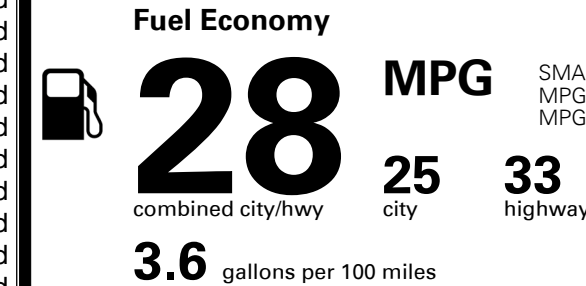

EPA DOT Fuel Economy and Environment

Gasoline Vehicle

SMALL SUVs range from 14 to 123 MPG. The best vehicle rates 140 MPGe.

You save $0
in fuel costs over 5 years compared to the average new vehicle.

Annual fuel cost
$1,950

Fuel Economy & Greenhouse Gas Rating (tailpipe only) Smog Rating (tailpipe only)