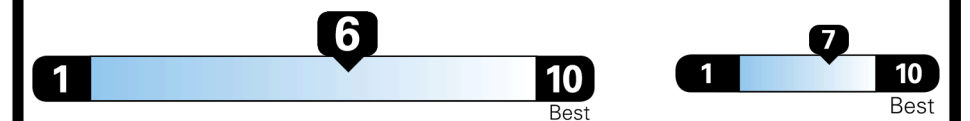

This vehicle emits 315 grams CO₂ per mile. The best emits 0 grams per mile (tailpipe only). Producing and distributing fuel also create emissions; learn more at fueleconomy.gov.

Actual results will vary for many reasons, including driving conditions and how you drive and maintain your vehicle. The average new vehicle gets 28 MPG and costs $9,750 to fuel over 5 years. Cost estimates are based on 15,000 miles per year at $ 3.60 per gallon. MPGe is miles per gasoline gallon equivalent. Vehicle emissions are a significant cause of climate change and smog.

fueleconomy.gov

Calculate personalized estimates and compare vehicles

GOVERNMENT 5-STAR SAFETY RATINGS

Overall Vehicle Score Not Rated

Based on the combined rating of frontal, side and rollover. Should ONLY be compared to other vehicles of similar size and weight.

Frontal	Driver	★ ★ ★ ★ ★
Crash	Passenger	★ ★ ★ ★ ★

Based on the risk of injury in a frontal impact. Should ONLY be compared to other vehicles of similar size and weight.

Side Front seat Not Rated

Crash Rear seat Not Rated

Star ratings based on the risk of injury in a side impact.

Rollover Not Rated

Star ratings based on the risk of rollover in a single-vehicle crash.

Star ratings range from 1 to 5 stars (★★★★★) with 5 being the highest.

Source: National Highway Traffic Safety Administration (NHTSA).

www.safercar.gov or 1-888-327-4236

Manufacturer's suggested retail price includes Manufacturer's recommended pre-delivery service. License and title fees, state and local taxes and other dealer installed options and accessories are not included in the manufacturer's suggested retail price.

PARTS CONTENT INFORMATION

FOR VEHICLES IN THIS CAR LINE U.S./CANADIAN PARTS CONTENT: 55 %

MAJOR SOURCES OF FOREIGN PARTS: KOREA: 30%

NOTE: PARTS CONTENT DOES NOT INCLUDE FINAL ASSEMBLY, DISTRIBUTION, OR OTHER NON-PARTS COSTS.

FOR THIS VEHICLE FINAL ASSEMBLY POINT: WEST POINT, GA, USA

COUNTRY OF ORIGIN

ENGINE: USA

TRANSMISSION: USA