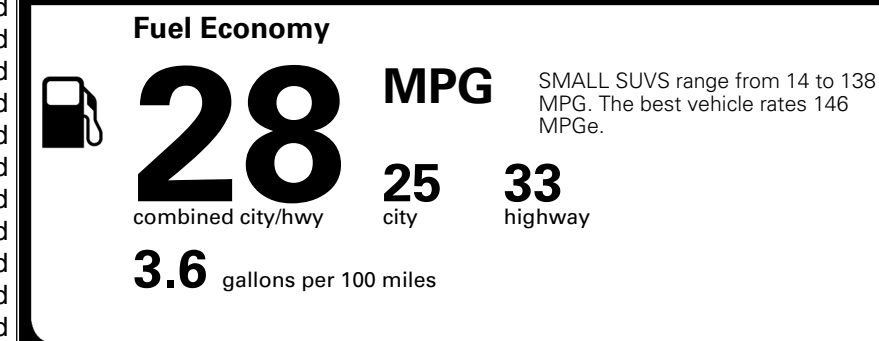

EPA DOT Fuel Economy and Environment

Gasoline Vehicle

You spend \$250 more in fuel costs over 5 years compared to the average new vehicle.

Annual fuel cost \$1,750

Actual results will vary for many reasons, including driving conditions and how you drive and maintain your vehicle. The average new vehicle gets 29 MPG and costs \$8,500 to fuel over 5 years. Cost estimates are based on 15,000 miles per year at \$ 3.30 per gallon. MPGe is miles per gasoline gallon equivalent. Vehicle emissions are a significant cause of climate change and smog.