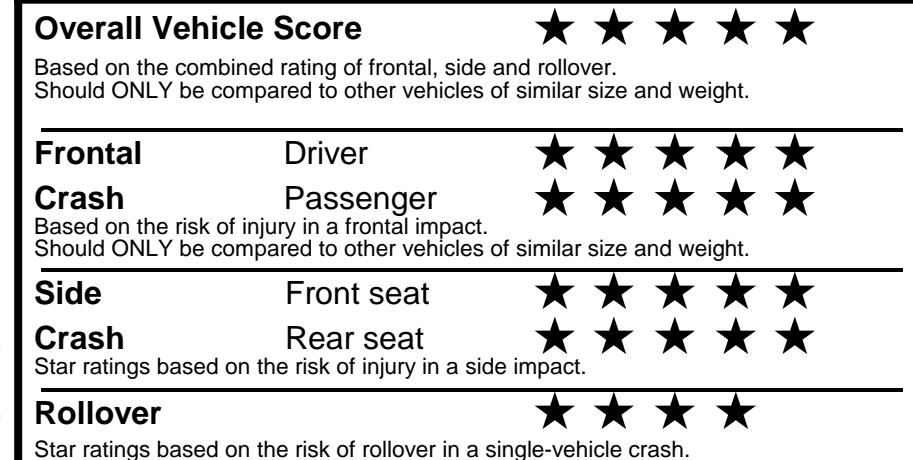

fueleconomy.gov

Calculate personalized estimates and compare vehicles

GOVERNMENT 5-STAR SAFETY RATINGS

Star ratings range from 1 to 5 stars (★★★★★) with 5 being the highest.
 Source: National Highway Traffic Safety Administration (NHTSA).
www.safercar.gov or 1-888-327-4236