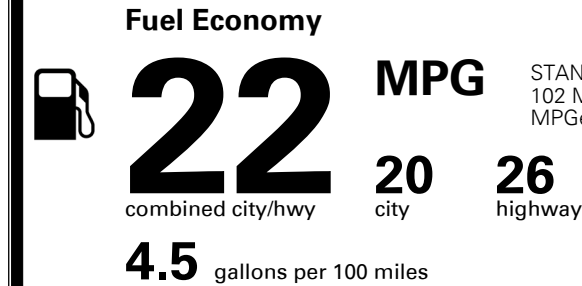

\$ 43,110.00

INLAND FREIGHT AND HANDLING

\$ 1,365.00

TOTAL MANUFACTURER'S SUGGESTED RETAIL PRICE ▶

\$ 44,475.00

TOTAL ADDITIONAL WEIGHT: 12.0

EPA DOT Fuel Economy and Environment

Gasoline Vehicle

STANDARD SUVs range from 13 to 102 MPG. The best vehicle rates 140 MPGe.

You spend
\$2,500
 more in fuel costs
 over 5 years
 compared to the
 average new vehicle.

Annual fuel cost
\$2,450

This vehicle emits 398 grams CO₂ per mile. The best emits 0 grams per mile (tailpipe only). Producing and distributing fuel also create emissions; learn more at fueleconomy.gov.