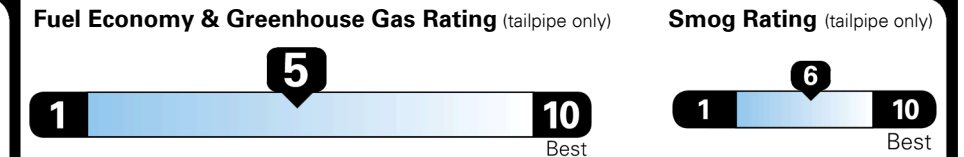

This vehicle emits 398 grams CO₂ per mile. The best emits 0 grams per mile (tailpipe only). Producing and distributing fuel also create emissions; learn more at fueleconomy.gov.

Actual results will vary for many reasons, including driving conditions and how you drive and maintain your vehicle. The average new vehicle gets 28 MPG and costs $9,750 to fuel over 5 years. Cost estimates are based on 15,000 miles per year at $ 3.60 per gallon. MPGe is miles per gasoline gallon equivalent. Vehicle emissions are a significant cause of climate change and smog.

fueleconomy.gov

Calculate personalized estimates and compare vehicles

GOVERNMENT 5-STAR SAFETY RATINGS

Overall Vehicle Score ★ ★ ★ ★ ★

Based on the combined rating of frontal, side and rollover. Should ONLY be compared to other vehicles of similar size and weight.

Frontal Driver ★ ★ ★ ★

Crash Passenger ★ ★ ★ ★

Based on the risk of injury in a frontal impact. Should ONLY be compared to other vehicles of similar size and weight.

Side Front seat ★ ★ ★ ★ ★

Crash Rear seat ★ ★ ★ ★ ★

Star ratings based on the risk of injury in a side impact.

Rollover ★ ★ ★ ★

Star ratings based on the risk of rollover in a single-vehicle crash.

Star ratings range from 1 to 5 stars (★★★★★) with 5 being the highest.

Source: National Highway Traffic Safety Administration (NHTSA).

www.safercar.gov or 1-888-327-4236

Manufacturer's suggested retail price includes Manufacturer's recommended pre-delivery service. License and title fees, state and local taxes and other dealer installed options and accessories are not included in the manufacturer's suggested retail price.

PARTS CONTENT INFORMATION

FOR VEHICLES IN THIS CAR LINE U.S./CANADIAN PARTS CONTENT: 60 %

MAJOR SOURCES OF FOREIGN PARTS: KOREA: 30%

NOTE: PARTS CONTENT DOES NOT INCLUDE FINAL ASSEMBLY, DISTRIBUTION, OR OTHER NON-PARTS COSTS.

FOR THIS VEHICLE FINAL ASSEMBLY POINT: WEST POINT, GA, USA

COUNTRY OF ORIGIN

ENGINE (MOTOR): KOREA

TRANSMISSION: USA

*Additional terms and conditions apply.

**Kia Connect may be currently unavailable for Model Year 2022 and newer vehicles sold or purchased in Massachusetts; please see owners.kia.com for updates on availability.

NOTE: When you purchase this vehicle, Kia America, Inc. collects personal information you provide to the dealership. For information on our collection and use of personal information and your rights, please see our Privacy Policy on www.kia.com.