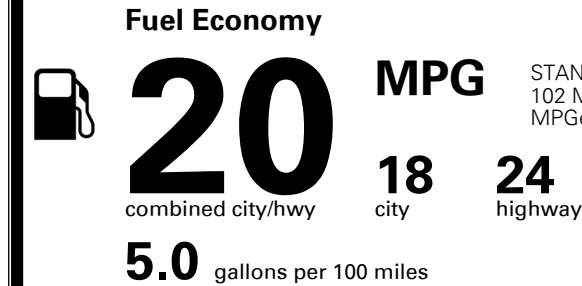

TOTAL ADDITIONAL WEIGHT: 13.1

EPA DOT Fuel Economy and Environment

Gasoline Vehicle

STANDARD SUVs range from 13 to 102 MPG. The best vehicle rates 140 MPGe.

You spend
\$3,750
 more in fuel costs
 over 5 years
 compared to the
 average new vehicle.