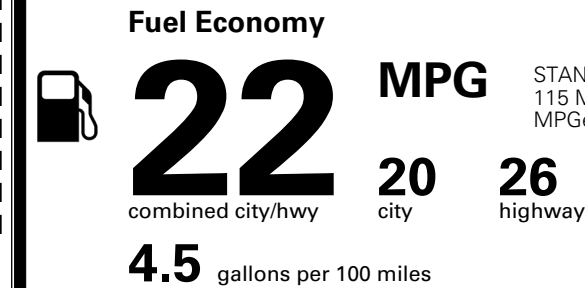

MSRP INCLUDING OPTIONS

\$ 42,835.00

INLAND FREIGHT AND HANDLING

\$ 1,545.00

TOTAL MANUFACTURER'S SUGGESTED RETAIL PRICE ▶

\$ 44,380.00

TOTAL ADDITIONAL WEIGHT: 7.2

*Additional terms and conditions apply.

EPA DOT Fuel Economy and Environment

Gasoline Vehicle

STANDARD SUVs range from 12 to 115 MPG. The best vehicle rates 146 MPGe.

You spend \$2,750 more in fuel costs over 5 years compared to the average new vehicle.