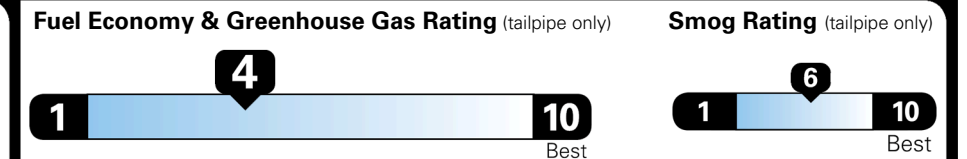

This vehicle emits 395 grams CO₂ per mile. The best emits 0 grams per mile (tailpipe only). Producing and distributing fuel also create emissions; learn more at fueleconomy.gov.

Actual results will vary for many reasons, including driving conditions and how you drive and maintain your vehicle. The average new vehicle gets 29 MPG and costs $8,500 to fuel over 5 years. Cost estimates are based on 15,000 miles per year at $ 3.30 per gallon. MPGe is miles per gasoline gallon equivalent. Vehicle emissions are a significant cause of climate change and smog.

fueleconomy.gov

Calculate personalized estimates and compare vehicles

GOVERNMENT 5-STAR SAFETY RATINGS

Overall Vehicle Score Not Rated

Based on the combined rating of frontal, side and rollover. Should ONLY be compared to other vehicles of similar size and weight.

Frontal Driver Not Rated

Crash Passenger Not Rated

Based on the risk of injury in a frontal impact. Should ONLY be compared to other vehicles of similar size and weight.

Side Front seat Not Rated

Crash Rear seat Not Rated

Star ratings based on the risk of injury in a side impact.

Rollover Not Rated

Star ratings based on the risk of rollover in a single-vehicle crash.

Star ratings range from 1 to 5 stars (★★★★★) with 5 being the highest.

Source: National Highway Traffic Safety Administration (NHTSA).

www.safercar.gov or 1-888-327-4236

Manufacturer's suggested retail price includes Manufacturer's recommended pre-delivery service. License and title fees, state and local taxes and other dealer installed options and accessories are not included in the manufacturer's suggested retail price.

PARTS CONTENT INFORMATION

FOR VEHICLES IN THIS CAR LINE U.S./CANADIAN PARTS CONTENT: 50 %

MAJOR SOURCES OF FOREIGN PARTS: KOREA: 35%

NOTE: PARTS CONTENT DOES NOT INCLUDE FINAL ASSEMBLY, DISTRIBUTION, OR OTHER NON-PARTS COSTS.

FOR THIS VEHICLE FINAL ASSEMBLY POINT: WEST POINT, GA, USA

COUNTRY OF ORIGIN ENGINE (MOTOR): KOREA

TRANSMISSION: USA