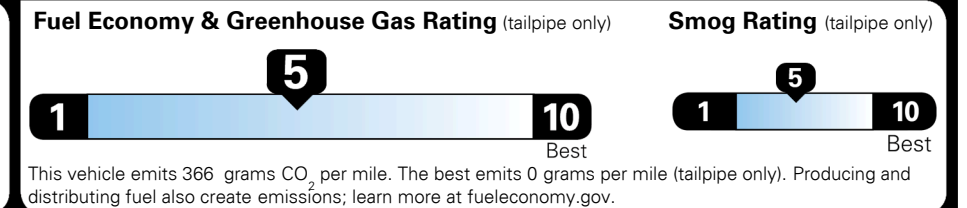

TOTAL ADDITIONAL WEIGHT: 6.6

EPA DOT Fuel Economy and Environment

Gasoline Vehicle

You spend \$1,250 more in fuel costs over 5 years compared to the average new vehicle.

Annual fuel cost \$1,850

Actual results will vary for many reasons, including driving conditions and how you drive and maintain your vehicle. The average new vehicle gets 28 MPG and costs \$8,000 to fuel over 5 years. Cost estimates are based on 15,000 miles per year at \$ 2.95 per gallon. MPGe is miles per gasoline gallon equivalent. Vehicle emissions are a significant cause of climate change and smog.