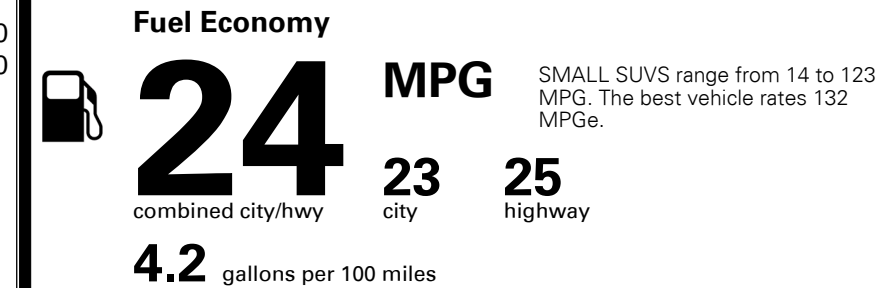

\$ 32,560.00

INLAND FREIGHT AND HANDLING

\$ 1,325.00

TOTAL MANUFACTURER'S SUGGESTED RETAIL PRICE ▶

\$ 33,885.00

*Additional terms and conditions apply.
 **Kia Connect may be currently unavailable for Model Year 2022 and newer vehicles sold or purchased in Massachusetts; please see owners.kia.com for updates on availability.
 NOTE: When you purchase this vehicle, Kia America, Inc. collects personal information you provide to the dealership. For information on our collection and use of personal information and your rights, please see our Privacy Policy on www.kia.com.

TOTAL ADDITIONAL WEIGHT: 6.6

EPA DOT Fuel Economy and Environment

Gasoline Vehicle

You spend \$1,250 more in fuel costs over 5 years compared to the average new vehicle.

Annual fuel cost \$1,850

Actual results will vary for many reasons, including driving conditions and how you drive and maintain your vehicle. The average new vehicle gets 28 MPG and costs \$8,000 to fuel over 5 years. Cost estimates are based on 15,000 miles per year at \$ 2.95 per gallon. MPGe is miles per gasoline gallon equivalent. Vehicle emissions are a significant cause of climate change and smog.