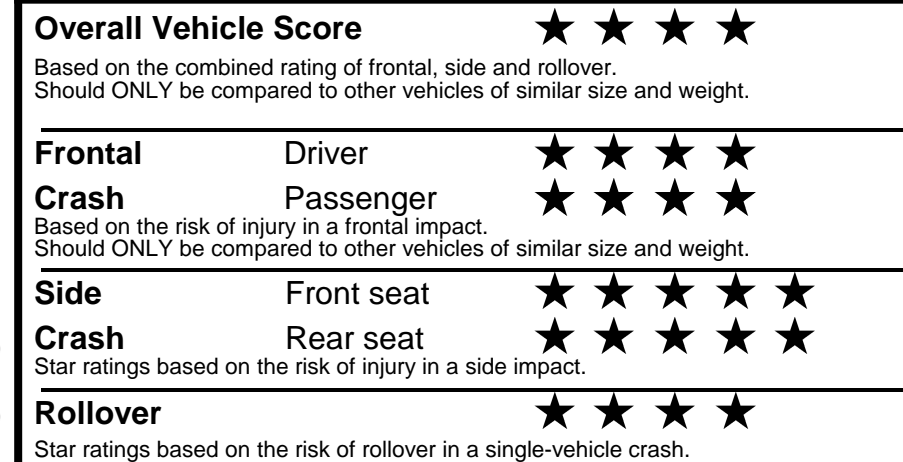

fueleconomy.gov

Calculate personalized estimates and compare vehicles

GOVERNMENT 5-STAR SAFETY RATINGS

Star ratings range from 1 to 5 stars (★★★★★) with 5 being the highest.
 Source: National Highway Traffic Safety Administration (NHTSA).
www.safercar.gov or 1-888-327-4236