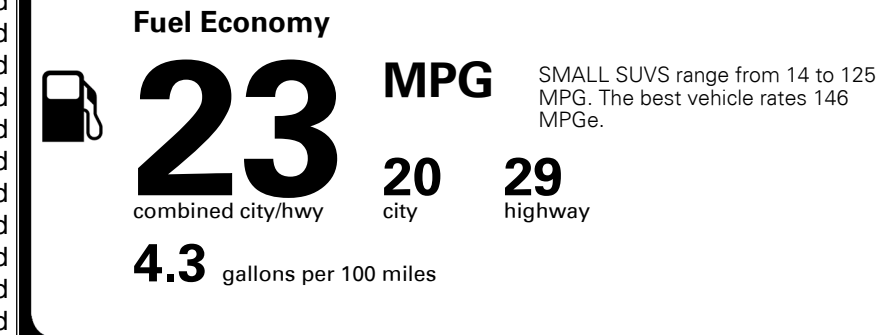

EPA DOT Fuel Economy and Environment

Gasoline Vehicle

You spend $2,250 more in fuel costs over 5 years compared to the average new vehicle.

Annual fuel cost $2,150