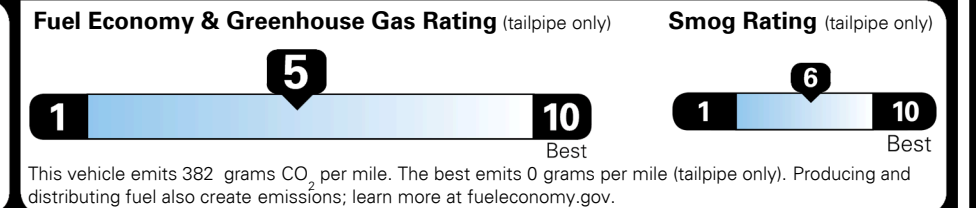

EPA DOT Fuel Economy and Environment

Gasoline Vehicle

You spend \$2,250 more in fuel costs over 5 years compared to the average new vehicle.

Annual fuel cost \$2,150

Actual results will vary for many reasons, including driving conditions and how you drive and maintain your vehicle. The average new vehicle gets 29 MPG and costs \$8,500 to fuel over 5 years. Cost estimates are based on 15,000 miles per year at \$ 3.30 per gallon. MPGe is miles per gasoline gallon equivalent. Vehicle emissions are a significant cause of climate change and smog.