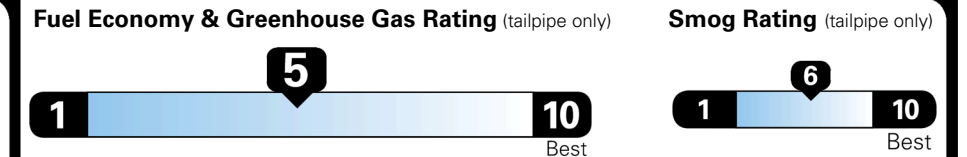

MSRP INCLUDING OPTIONS \$ 47,815.00

INLAND FREIGHT AND HANDLING \$ 1,495.00

TOTAL MANUFACTURER'S SUGGESTED RETAIL PRICE ▶ \$ 49,310.00

TOTAL ADDITIONAL WEIGHT: 6.6

EPA DOT Fuel Economy and Environment

Gasoline Vehicle

SMALL SUVs range from 14 to 125 MPG. The best vehicle rates 146 MPGe.

You spend \$2,250 more in fuel costs over 5 years compared to the average new vehicle.

Annual fuel cost \$2,150

This vehicle emits 388 grams CO₂ per mile. The best emits 0 grams per mile (tailpipe only). Producing and distributing fuel also create emissions; learn more at fueleconomy.gov.