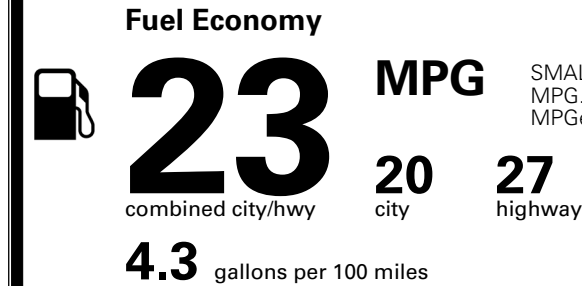

MSRP INCLUDING OPTIONS \$ 47,815.00

INLAND FREIGHT AND HANDLING \$ 1,495.00

TOTAL MANUFACTURER'S SUGGESTED RETAIL PRICE ▶ \$ 49,310.00

TOTAL ADDITIONAL WEIGHT: 6.6

EPA DOT Fuel Economy and Environment

Gasoline Vehicle

SMALL SUVs range from 14 to 125 MPG. The best vehicle rates 146 MPGe.

You spend \$2,250 more in fuel costs over 5 years compared to the average new vehicle.

Annual fuel cost \$2,150

This vehicle emits 388 grams CO₂ per mile. The best emits 0 grams per mile (tailpipe only). Producing and distributing fuel also create emissions; learn more at fueleconomy.gov.