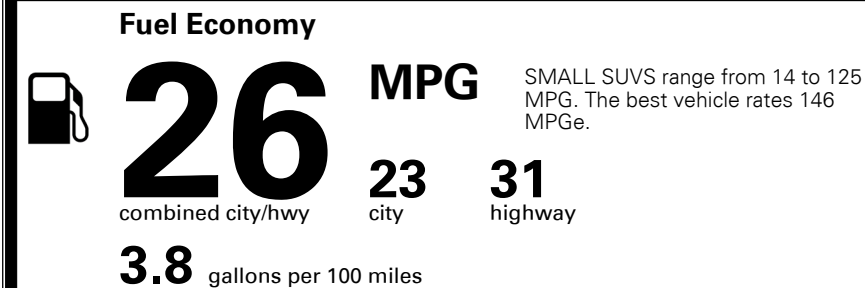

MSRP INCLUDING OPTIONS \$ 37,465.00

INLAND FREIGHT AND HANDLING \$ 1,445.00

TOTAL MANUFACTURER'S SUGGESTED RETAIL PRICE ▶ \$ 38,910.00

TOTAL ADDITIONAL WEIGHT: 14.1

EPA DOT Fuel Economy and Environment

Gasoline Vehicle

You spend \$1,000 more in fuel costs over 5 years compared to the average new vehicle.

Annual fuel cost \$1,900

Fuel Economy & Greenhouse Gas Rating (tailpipe only) **Smog Rating** (tailpipe only)

This vehicle emits 339 grams CO₂ per mile. The best emits 0 grams per mile (tailpipe only). Producing and distributing fuel also create emissions; learn more at fueleconomy.gov.