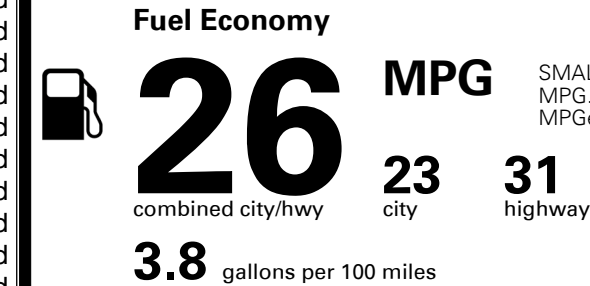

EPA DOT Fuel Economy and Environment

Gasoline Vehicle

SMALL SUVs range from 14 to 118 MPG. The best vehicle rates 140 MPGe.

You spend $750 more in fuel costs over 5 years compared to the average new vehicle.

Annual fuel cost $2,100

Fuel Economy & Greenhouse Gas Rating (tailpipe only) **Smog Rating** (tailpipe only)