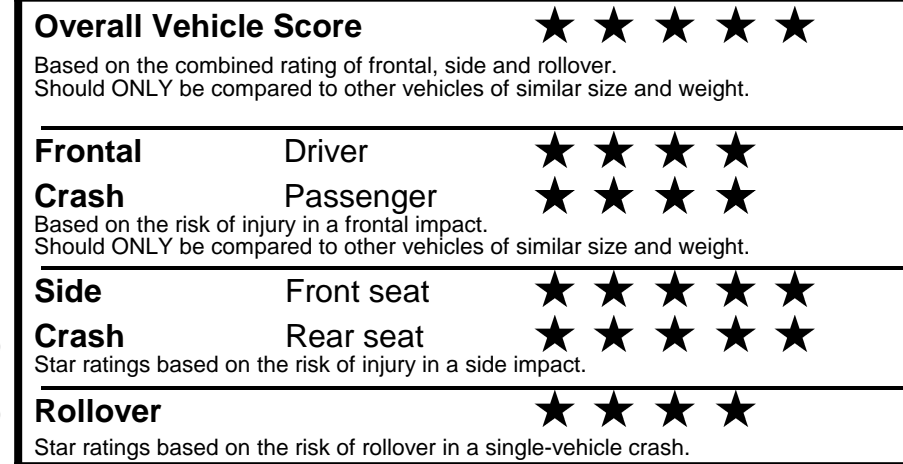

fueleconomy.gov

Calculate personalized estimates and compare vehicles

GOVERNMENT 5-STAR SAFETY RATINGS

Star ratings range from 1 to 5 stars (★★★★★) with 5 being the highest.
 Source: National Highway Traffic Safety Administration (NHTSA).
www.safercar.gov or 1-888-327-4236