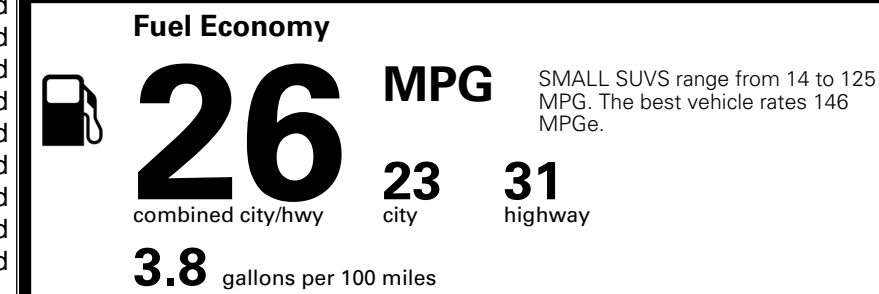

EXTERIOR

17" Alloy Wheels
LED Projector Headlights w/ Auto-On/Off
LED Positioning Lights
Power Adj. Heated Outside Mirrors w/LED Turn Signals
Compact Spare Tire

WARRANTY

10 Year/100,000 Mile Limited Powertrain Warranty
5 Year/60,000 Mile Limited Basic Warranty
5 Year/60,000 Mile Roadside Assistance

MANUFACTURER'S SUGGESTED RETAIL PRICE ▶

$ 35,290.00

COMPARE S FWD FEATURES

Added to/in place of standard LX FWD features
- 18" Alloy Wheels
- Roof Rails
- Parking Distance Warning-Forward/Reverse
- SynTex Seating Material
- Power Adj. Driver's Seat w/ Power Lumbar
- Wireless Phone Charger
- Heated Front Seats
- Dual-Zone Automatic Climate Control

Included
Included
Included
Included
Included
Included
Included
Included

ADDITIONAL INSTALLED EQUIPMENT: (In addition to or in place of standard features)

Wolf Gray Paint
Panoramic Sunroof Package
- Panoramic Sunroof w/ Power Sunshade
- LED Interior Lighting
Carpeted Floor Mats
Carpet Cargo Mat w/Seatback Protection
Auto-Dimming Mirror w/ HomeLink™

$495.00
$1,300.00
$235.00
$130.00
$375.00

MSRP INCLUDING OPTIONS

$ 37,825.00

INLAND FREIGHT AND HANDLING

$ 1,495.00

TOTAL MANUFACTURER'S SUGGESTED RETAIL PRICE ▶

$ 39,320.00

TOTAL ADDITIONAL WEIGHT: 12.5

EPA DOT Fuel Economy and Environment

Gasoline Vehicle

You spend $1,000 more in fuel costs over 5 years
compared to the average new vehicle.

Annual fuel cost $1,900