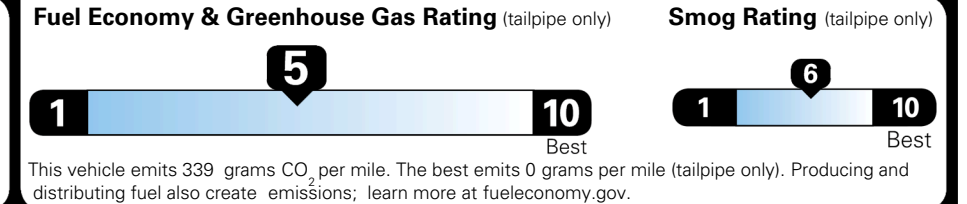

Actual results will vary for many reasons, including driving conditions and how you drive and maintain your vehicle. The average new vehicle gets 29 MPG and costs $8,500 to fuel over 5 years. Cost estimates are based on 15,000 miles per year at $ 3.30 per gallon. MPGe is miles per gasoline gallon equivalent. Vehicle emissions are a significant cause of climate change and smog.

fueleconomy.gov

Calculate personalized estimates and compare vehicles