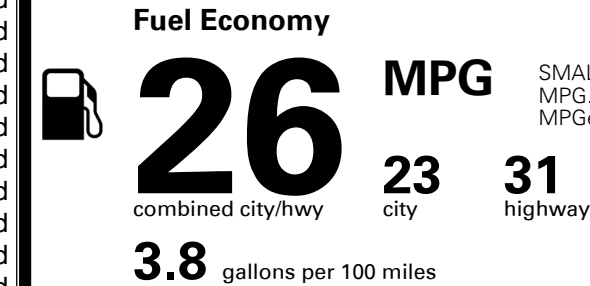

EPA DOT Fuel Economy and Environment

Gasoline Vehicle

SMALL SUVs range from 14 to 125 MPG. The best vehicle rates 140 MPGe.

You spend $500 more in fuel costs over 5 years compared to the average new vehicle.

Annual fuel cost $2,000