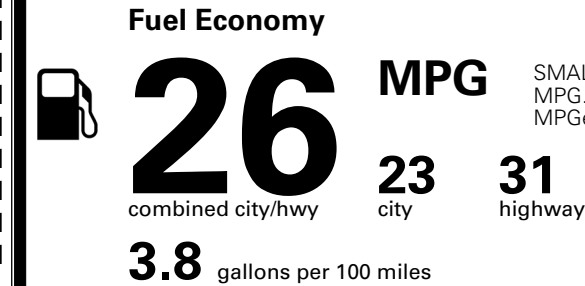

\$ 1,495.00

TOTAL MANUFACTURER'S SUGGESTED RETAIL PRICE ▶

\$ 38,815.00

TOTAL ADDITIONAL WEIGHT: 6.6

*Additional terms and conditions apply.

**Kia Connect may be currently unavailable for some Model Year 2022 and newer vehicles sold or purchased in Massachusetts; please see owners.kia.com for more information.

EPA DOT Fuel Economy and Environment

Gasoline Vehicle

SMALL SUVs range from 14 to 125 MPG. The best vehicle rates 146 MPGe.

You spend
\$1,000
 more in fuel costs
 over 5 years
 compared to the
 average new vehicle.