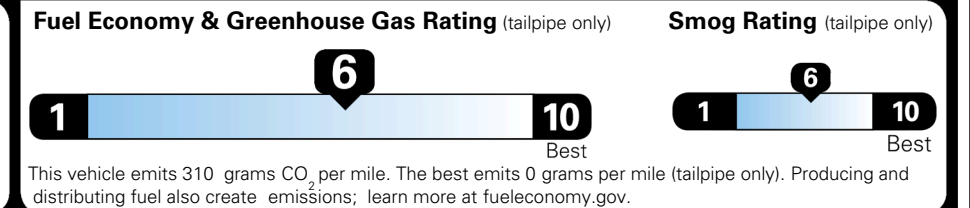

EPA DOT Fuel Economy and Environment

Gasoline Vehicle

You save \$0
 in fuel costs over 5 years compared to the average new vehicle.

Annual fuel cost
\$1,700

Actual results will vary for many reasons, including driving conditions and how you drive and maintain your vehicle. The average new vehicle gets 29 MPG and costs \$8,500 to fuel over 5 years. Cost estimates are based on 15,000 miles per year at \$ 3.30 per gallon. MPGe is miles per gasoline gallon equivalent. Vehicle emissions are a significant cause of climate change and smog.