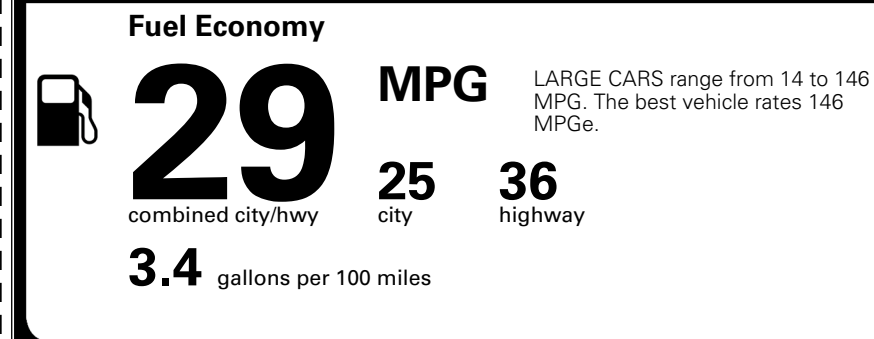

\$2,200.00

\$200.00

\$ 30,790.00

\$ 1,195.00

\$ 31,985.00

EPA DOT Fuel Economy and Environment

Gasoline Vehicle

You save \$0
 in fuel costs over 5 years compared to the average new vehicle.