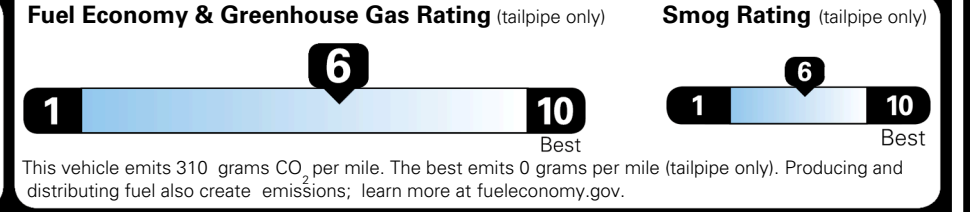

Actual results will vary for many reasons, including driving conditions and how you drive and maintain your vehicle. The average new vehicle gets 29 MPG and costs $8,500 to fuel over 5 years. Cost estimates are based on 15,000 miles per year at $ 3.30 per gallon. MPGe is miles per gasoline gallon equivalent. Vehicle emissions are a significant cause of climate change and smog.

fueleconomy.gov

Calculate personalized estimates and compare vehicles