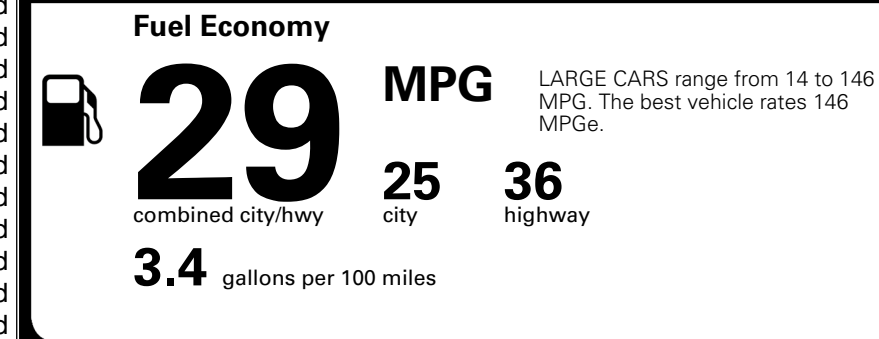

\$2,200.00

\$200.00

MSRP INCLUDING OPTIONS

\$ 30,890.00

INLAND FREIGHT AND HANDLING

\$ 1,245.00

TOTAL MANUFACTURER'S SUGGESTED RETAIL PRICE ►

\$ 32,135.00

TOTAL ADDITIONAL WEIGHT: 7.3

EPA DOT Fuel Economy and Environment

Gasoline Vehicle

You save \$0
 in fuel costs over 5 years compared to the average new vehicle.

Annual fuel cost \$1,700

Actual results will vary for many reasons, including driving conditions and how you drive and maintain your vehicle. The average new vehicle gets 29 MPG and costs \$8,500 to fuel over 5 years. Cost estimates are based on 15,000 miles per year at \$ 3.30 per gallon. MPGe is miles per gasoline gallon equivalent. Vehicle emissions are a significant cause of climate change and smog.