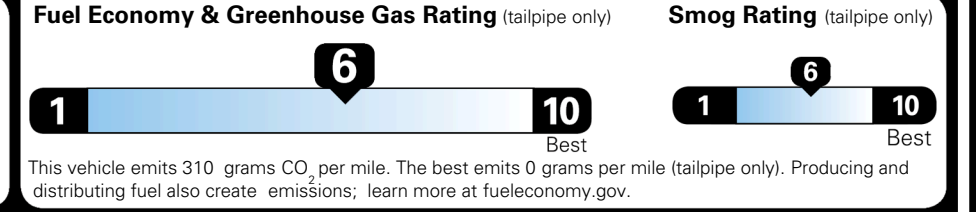

TOTAL ADDITIONAL WEIGHT: 7.3

EPA DOT Fuel Economy and Environment

Gasoline Vehicle

You save \$0
 in fuel costs over 5 years compared to the average new vehicle.

Annual fuel cost \$1,700

Actual results will vary for many reasons, including driving conditions and how you drive and maintain your vehicle. The average new vehicle gets 29 MPG and costs \$8,500 to fuel over 5 years. Cost estimates are based on 15,000 miles per year at \$ 3.30 per gallon. MPGe is miles per gasoline gallon equivalent. Vehicle emissions are a significant cause of climate change and smog.