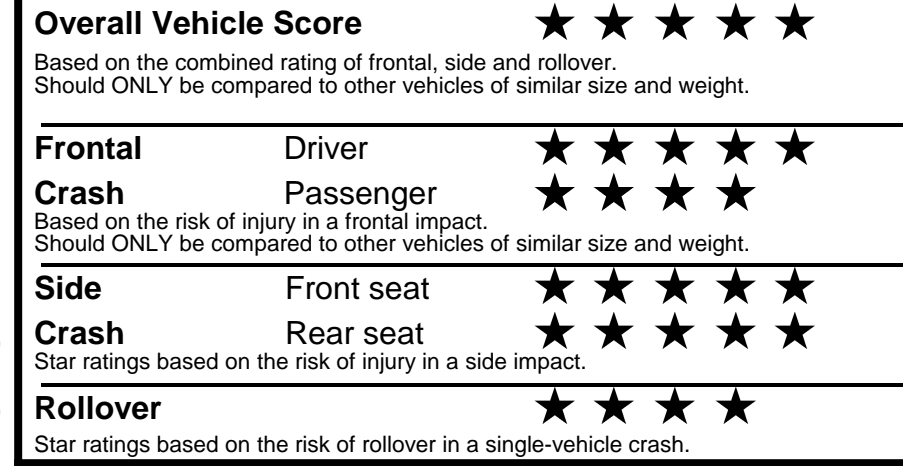

GOVERNMENT 5-STAR SAFETY RATINGS

PARTS CONTENT INFORMATION

FOR VEHICLES IN THIS CAR LINE U.S./CANADIAN PARTS CONTENT: 0 %

MAJOR SOURCES OF FOREIGN PARTS: KOREA: 90%

NOTE: PARTS CONTENT DOES NOT INCLUDE FINAL ASSEMBLY, DISTRIBUTION, OR OTHER NON-PARTS COSTS.

Star ratings range from 1 to 5 stars (★★★★★) with 5 being the highest.
Source: National Highway Traffic Safety Administration (NHTSA).
www.safercar.gov or 1-888-327-4236

FOR THIS VEHICLE FINAL ASSEMBLY POINT: HWASUNG, KOREA

Manufacturer's suggested retail price includes Manufacturer's recommended pre-delivery service. License and title fees, state and local taxes and other dealer installed options and accessories are not included in the manufacturer's suggested retail price.

COUNTRY OF ORIGIN ENGINE (MOTOR): KOREA
TRANSMISSION: KOREA