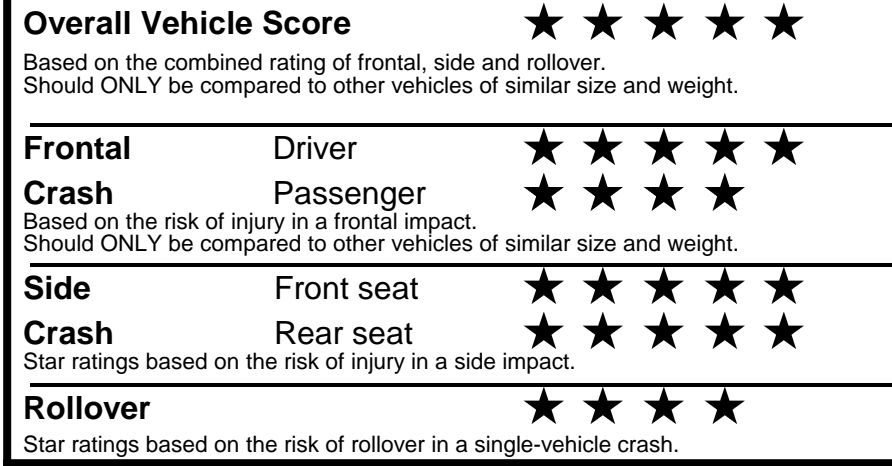

### GOVERNMENT 5-STAR SAFETY RATINGS

Star ratings range from 1 to 5 stars (★★★★★) with 5 being the highest.  
 Source: National Highway Traffic Safety Administration (NHTSA).  
[www.safercar.gov](http://www.safercar.gov) or 1-888-327-4236