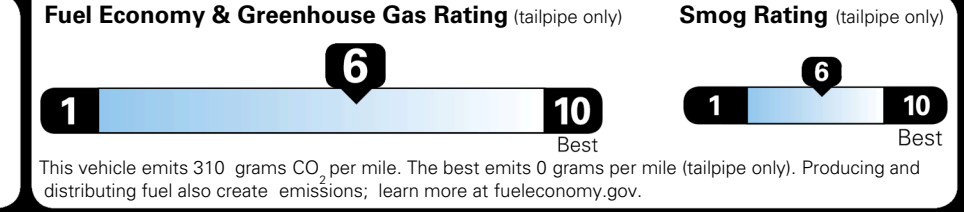

Gasoline Vehicle

You save $0
in fuel costs over 5 years compared to the average new vehicle.

Annual fuel cost $1,700

Actual results will vary for many reasons, including driving conditions and how you drive and maintain your vehicle. The average new vehicle gets 29 MPG and costs $8,500 to fuel over 5 years. Cost estimates are based on 15,000 miles per year at $ 3.30 per gallon. MPGe is miles per gasoline gallon equivalent. Vehicle emissions are a significant cause of climate change and smog.

fueleconomy.gov
Calculate personalized estimates and compare vehicles