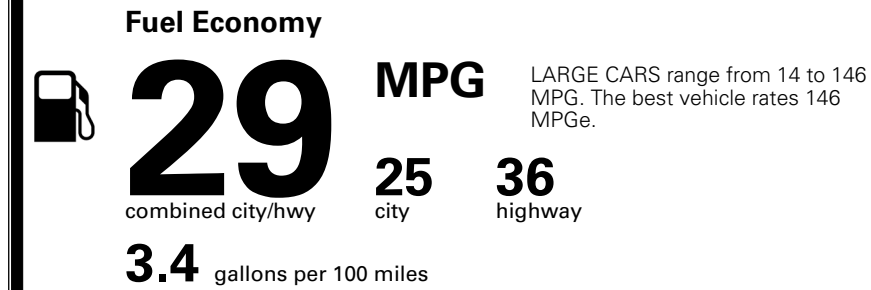

\$2,200.00

\$200.00

\$ 30,890.00

\$ 1,245.00

\$ 32,135.00

EPA DOT Fuel Economy and Environment

Gasoline Vehicle

You save \$0
 in fuel costs over 5 years compared to the average new vehicle.