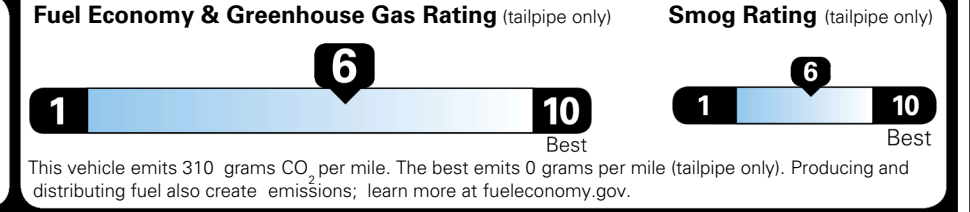

Actual results will vary for many reasons, including driving conditions and how you drive and maintain your vehicle. The average new vehicle gets 29 MPG and costs $8,500 to fuel over 5 years. Cost estimates are based on 15,000 miles per year at $ 3.30 per gallon. MPGe is miles per gasoline gallon equivalent. Vehicle emissions are a significant cause of climate change and smog.

fueleconomy.gov
Calculate personalized estimates and compare vehicles