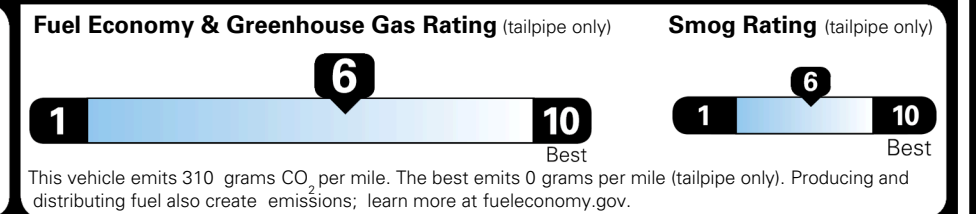

\$495.00  
 \$295.00  
 \$2,200.00

\$200.00

\$ 31,680.00

\$ 1,245.00

\$ 32,925.00

### EPA DOT Fuel Economy and Environment

Gasoline Vehicle

**You save \$0**  
 in fuel costs over 5 years compared to the average new vehicle.

**Annual fuel cost \$1,700**

Actual results will vary for many reasons, including driving conditions and how you drive and maintain your vehicle. The average new vehicle gets 29 MPG and costs \$8,500 to fuel over 5 years. Cost estimates are based on 15,000 miles per year at \$ 3.30 per gallon. MPGe is miles per gasoline gallon equivalent. Vehicle emissions are a significant cause of climate change and smog.