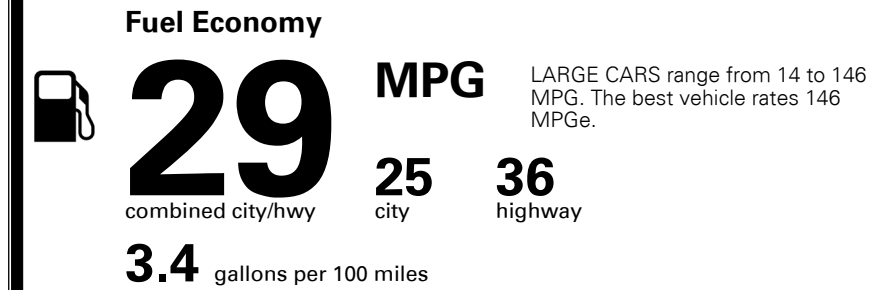

INLAND FREIGHT AND HANDLING \$ 1,195.00

TOTAL MANUFACTURER'S SUGGESTED RETAIL PRICE ▶ \$ 30,775.00

TOTAL ADDITIONAL WEIGHT: 7.3

\$ 28,390.00

EPA DOT Fuel Economy and Environment

Gasoline Vehicle

You save \$0
 in fuel costs over 5 years compared to the average new vehicle.