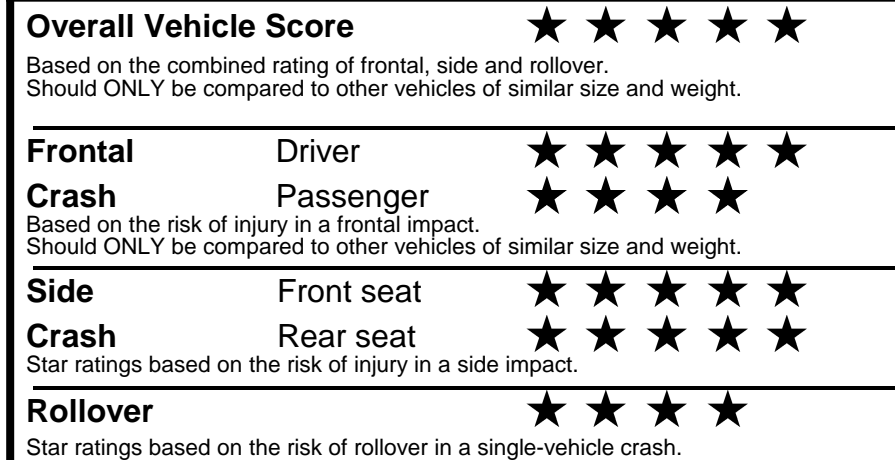

fueleconomy.gov

Calculate personalized estimates and compare vehicles

GOVERNMENT 5-STAR SAFETY RATINGS

Star ratings range from 1 to 5 stars (★★★★★) with 5 being the highest.
 Source: National Highway Traffic Safety Administration (NHTSA).
www.safercar.gov or 1-888-327-4236