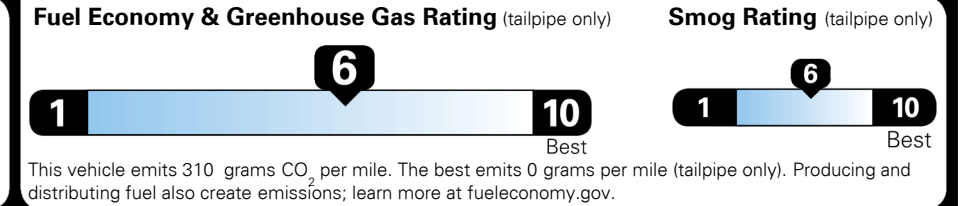

Actual results will vary for many reasons, including driving conditions and how you drive and maintain your vehicle. The average new vehicle gets 29 MPG and costs $8,500 to fuel over 5 years. Cost estimates are based on 15,000 miles per year at $ 3.30 per gallon. MPGe is miles per gasoline gallon equivalent. Vehicle emissions are a significant cause of climate change and smog.

fueleconomy.gov

Calculate personalized estimates and compare vehicles