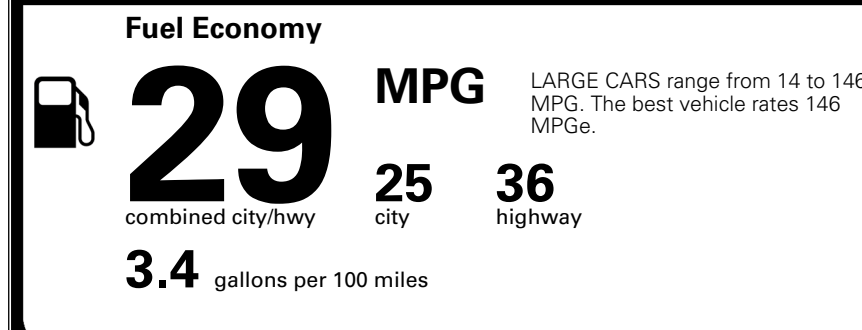

\$495.00
 \$295.00
 \$2,200.00

\$200.00

\$ 31,680.00

\$ 1,245.00

\$ 32,925.00

EPA DOT Fuel Economy and Environment

Gasoline Vehicle

You save \$0
 in fuel costs over 5 years compared to the average new vehicle.