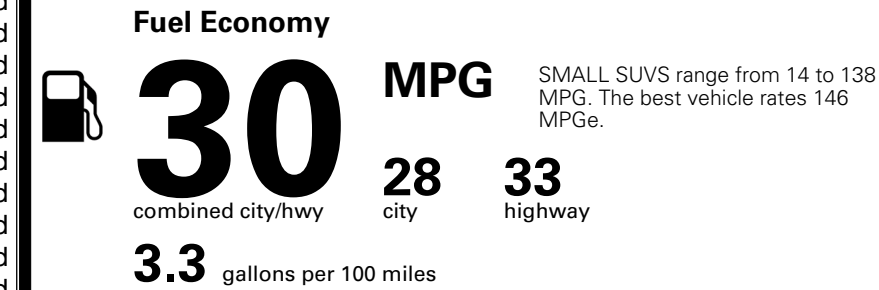

MANUFACTURER'S SUGGESTED RETAIL PRICE ▶

$ 26,390.00

COMPARE S FWD FEATURES

Added to/in place of standard LX FWD features
- 18" Alloy Wheels
- Heated Outside Mirrors
- Gloss Black Exterior Trim Accents
- Automatic Pop-Out Outside Door Handles
- Blind-Spot Collision-Avoidance Assist
- Rear Cross-Traffic Collision-Avoidance Assist
- Safe Exit Warning
- Power Driver's Seat w/ Power Lumbar
- Wireless Phone Charger

Included
Included
Included
Included
Included
Included
Included
Included
Included

ADDITIONAL INSTALLED EQUIPMENT:
(In addition to or in place of standard features)
Carpeted Floor Mats

$200.00

MSRP INCLUDING OPTIONS

$ 26,590.00

INLAND FREIGHT AND HANDLING

$ 1,495.00

TOTAL MANUFACTURER'S SUGGESTED RETAIL PRICE ▶

$ 28,085.00

*Additional terms and conditions apply.

**Kia Connect may be currently unavailable for some Model Year 2022 and newer vehicles sold or purchased in Massachusetts; please see owners.kia.com for more information.

NOTE: When you purchase this vehicle, Kia America, Inc. collects personal information you provide to the dealership. For information on our collection and use of personal information and your rights, please see our Privacy Policy on www.kia.com.

TOTAL ADDITIONAL WEIGHT: 7.2

EPA DOT Fuel Economy and Environment

Gasoline Vehicle

You save $250
in fuel costs over 5 years compared to the average new vehicle.

Annual fuel cost $1,550