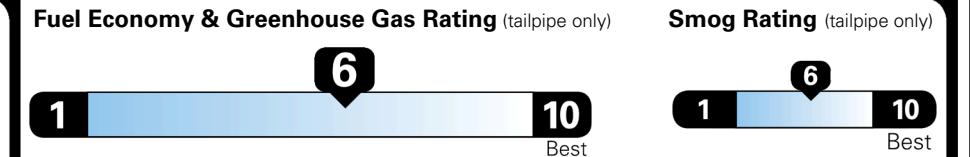

TOTAL ADDITIONAL WEIGHT: 13.1

EPA DOT Fuel Economy and Environment

Gasoline Vehicle

You save \$250
 in fuel costs over 5 years compared to the average new vehicle.

Annual fuel cost \$1,550

This vehicle emits 298 grams CO₂ per mile. The best emits 0 grams per mile (tailpipe only). Producing and distributing fuel also create emissions; learn more at fueleconomy.gov.