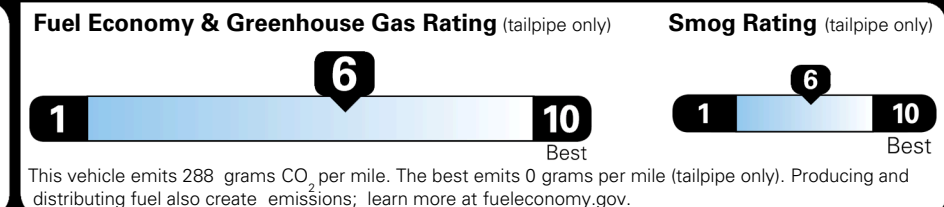

EPA DOT Fuel Economy and Environment

Gasoline Vehicle

You save \$500
 in fuel costs over 5 years compared to the average new vehicle.

Annual fuel cost \$1,600

Actual results will vary for many reasons, including driving conditions and how you drive and maintain your vehicle. The average new vehicle gets 29 MPG and costs \$8,500 to fuel over 5 years. Cost estimates are based on 15,000 miles per year at \$ 3.30 per gallon. MPGe is miles per gasoline gallon equivalent. Vehicle emissions are a significant cause of climate change and smog.