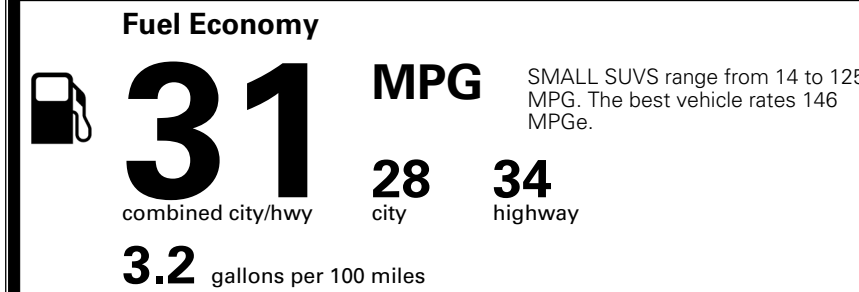

MANUFACTURER'S SUGGESTED RETAIL PRICE ▶

$ 26,490.00

COMPARE EX FWD FEATURES

Added to/in place of standard S FWD features

- 10.25" Instrument Display
- SynTex Seating Material
- Heated Front Seats
- Power Driver's Seat w/ Power Lumbar
- Dual Illuminated Vanity Mirrors
- Wireless Phone Charger
- Parking Distance Warning - Reverse

Included
Included
Included
Included
Included
Included
Included

ADDITIONAL INSTALLED EQUIPMENT: (In addition to or in place of standard features)

EX Sunroof Package
- Power Sunroof with Sunshade
- 17" Gloss Black Alloy Wheels
Carpeted Floor Mats
Cargo Net, Floor Style
Cargo Tray, Reversible
Mud Guards

$800.00
$200.00
$60.00
$140.00
$155.00

MSRP INCLUDING OPTIONS

$ 27,845.00

INLAND FREIGHT AND HANDLING

$ 1,495.00

TOTAL MANUFACTURER'S SUGGESTED RETAIL PRICE ▶

$ 29,340.00

TOTAL ADDITIONAL WEIGHT: 11.1

*Additional terms and conditions apply.
**Kia Connect may be currently unavailable for some Model Year 2022 and newer vehicles sold or purchased in Massachusetts; please see owners.kia.com for more information.
NOTE: When you purchase this vehicle, Kia America, Inc. collects personal information you provide to the dealership. For information on our collection and use of personal information and your rights, please see our Privacy Policy on www.kia.com.

EPA DOT Fuel Economy and Environment

Gasoline Vehicle

You save $500
in fuel costs over 5 years compared to the average new vehicle.

Annual fuel cost $1,600