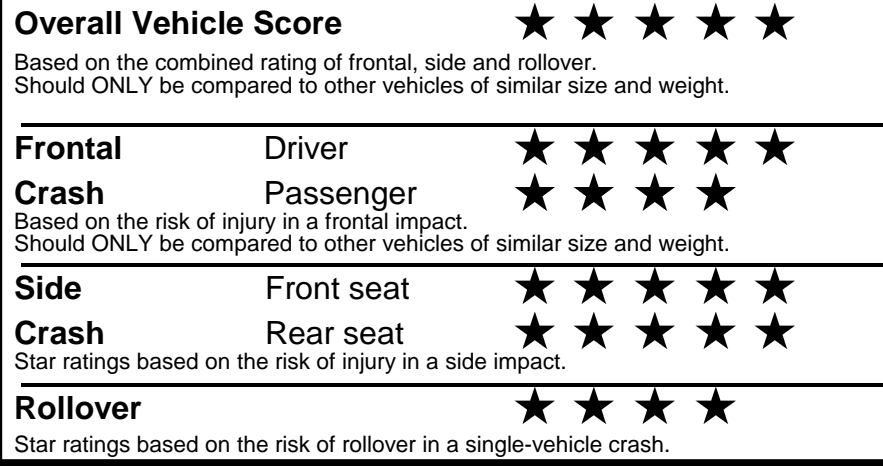

GOVERNMENT 5-STAR SAFETY RATINGS

Star ratings range from 1 to 5 stars (★★★★★) with 5 being the highest.
Source: National Highway Traffic Safety Administration (NHTSA).
www.safercar.gov or 1-888-327-4236

Manufacturer's suggested retail price includes Manufacturer's recommended pre-delivery service. License and title fees, state and local taxes and other dealer installed options and accessories are not included in the manufacturer's suggested retail price.

PARTS CONTENT INFORMATION

FOR VEHICLES IN THIS CAR LINE U.S./CANADIAN PARTS CONTENT: 3 %

MAJOR SOURCES OF FOREIGN PARTS: KOREA: 90%

NOTE: PARTS CONTENT DOES NOT INCLUDE FINAL ASSEMBLY, DISTRIBUTION, OR OTHER NON-PARTS COSTS.

FOR THIS VEHICLE FINAL ASSEMBLY POINT: GWANGJU, KOREA

COUNTRY OF ORIGIN ENGINE (MOTOR): KOREA
TRANSMISSION: KOREA

*Additional terms and conditions apply.
**Kia Connect may be currently unavailable for some Model Year 2022 and newer vehicles sold or purchased in Massachusetts; please see owners.kia.com for more information.
NOTE: When you purchase this vehicle, Kia America, Inc. collects personal information you provide to the dealership. For information on our collection and use of personal information and your rights, please see our Privacy Policy on www.kia.com.