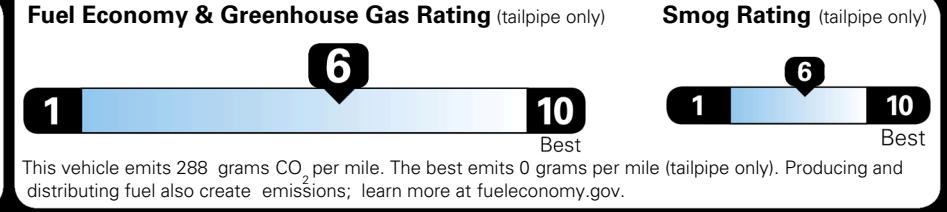

MSRP INCLUDING OPTIONS \$ 27,845.00

INLAND FREIGHT AND HANDLING \$ 1,495.00

TOTAL MANUFACTURER'S SUGGESTED RETAIL PRICE ▶ \$ 29,340.00

TOTAL ADDITIONAL WEIGHT: 11.1

\$ 26,490.00

Included
 Included
 Included
 Included
 Included
 Included
 Included

EPA DOT Fuel Economy and Environment

Gasoline Vehicle

You save \$500
 in fuel costs over 5 years compared to the average new vehicle.

Annual fuel cost \$1,600

fueleconomy.gov
 Calculate personalized estimates and compare vehicles