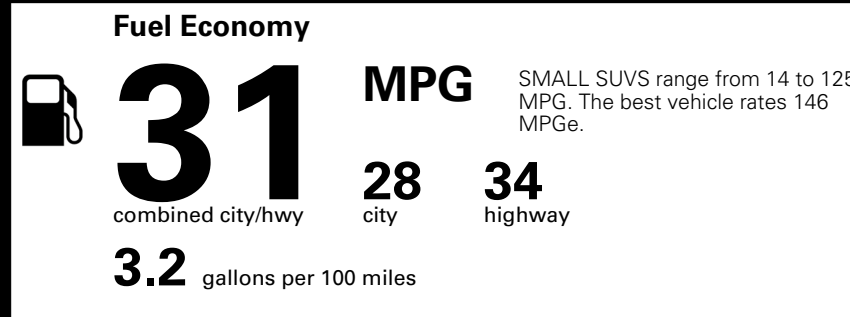

EPA DOT Fuel Economy and Environment

Gasoline Vehicle