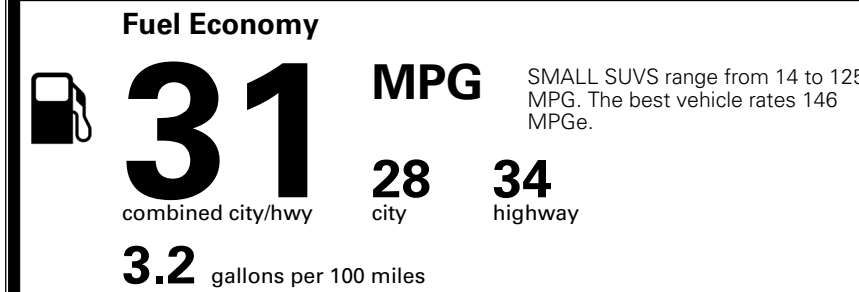

\$800.00
 \$200.00
 \$60.00
 \$140.00
 \$155.00

MSRP INCLUDING OPTIONS

\$ 27,845.00

INLAND FREIGHT AND HANDLING

\$ 1,495.00

TOTAL MANUFACTURER'S SUGGESTED RETAIL PRICE ▶

\$ 29,340.00

*Additional terms and conditions apply.
 **Kia Connect may be currently unavailable for some Model Year 2022 and newer vehicles sold or purchased in Massachusetts; please see owners.kia.com for more information.
 NOTE: When you purchase this vehicle, Kia America, Inc. collects personal information you provide to the dealership. For information on our collection and use of personal information and your rights, please see our Privacy Policy on www.kia.com.

TOTAL ADDITIONAL WEIGHT: 11.1

EPA DOT Fuel Economy and Environment

Gasoline Vehicle

You save \$500
 in fuel costs over 5 years compared to the average new vehicle.

Annual fuel cost \$1,600

Actual results will vary for many reasons, including driving conditions and how you drive and maintain your vehicle. The average new vehicle gets 29 MPG and costs \$8,500 to fuel over 5 years. Cost estimates are based on 15,000 miles per year at \$ 3.30 per gallon. MPGe is miles per gasoline gallon equivalent. Vehicle emissions are a significant cause of climate change and smog.