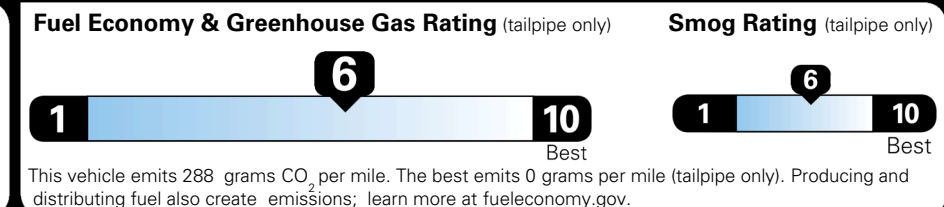

TOTAL ADDITIONAL WEIGHT: 11.1

EPA DOT Fuel Economy and Environment

Gasoline Vehicle

You save \$500
 in fuel costs over 5 years compared to the average new vehicle.

Annual fuel cost \$1,600

Actual results will vary for many reasons, including driving conditions and how you drive and maintain your vehicle. The average new vehicle gets 29 MPG and costs \$8,500 to fuel over 5 years. Cost estimates are based on 15,000 miles per year at \$ 3.30 per gallon. MPGe is miles per gasoline gallon equivalent. Vehicle emissions are a significant cause of climate change and smog.