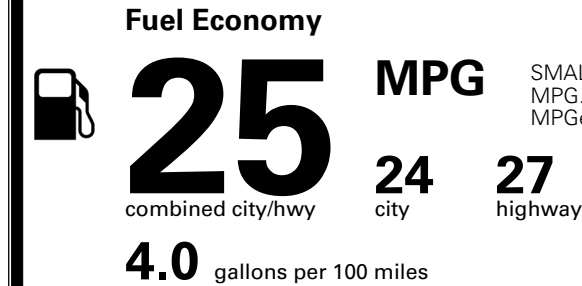

MSRP INCLUDING OPTIONS

\$ 31,590.00

INLAND FREIGHT AND HANDLING

\$ 1,445.00

TOTAL MANUFACTURER'S SUGGESTED RETAIL PRICE ▶

\$ 33,035.00

TOTAL ADDITIONAL WEIGHT: 5.8

EPA DOT Fuel Economy and Environment

Gasoline Vehicle

SMALL SUVs range from 14 to 125 MPG. The best vehicle rates 146 MPGe.

You spend
\$1,500
 more in fuel costs
 over 5 years
 compared to the
 average new vehicle.

Annual fuel cost
\$2,000

Fuel Economy & Greenhouse Gas Rating (tailpipe only)