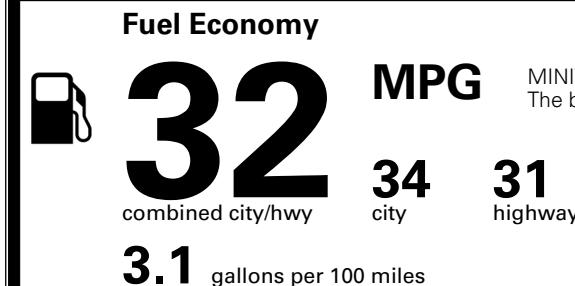

\$495.00
 \$120.00
 \$285.00
 \$400.00

MSRP INCLUDING OPTIONS

\$ 44,890.00

INLAND FREIGHT AND HANDLING

\$ 1,545.00

TOTAL MANUFACTURER'S SUGGESTED RETAIL PRICE ▶

\$ 46,435.00

TOTAL ADDITIONAL WEIGHT: 16.5

EPA DOT Fuel Economy and Environment

Gasoline Vehicle

MINIVANS range from 20 to 83 MPG. The best vehicle rates 146 MPGe.

You save \$750
 in fuel costs over 5 years compared to the average new vehicle.

Annual fuel cost
\$1,550