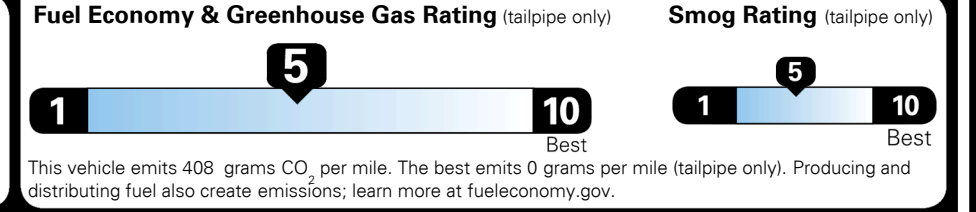

\$495.00
 \$225.00
 \$65.00

MSRP INCLUDING OPTIONS

\$ 47,485.00

INLAND FREIGHT AND HANDLING

\$ 1,395.00

TOTAL MANUFACTURER'S SUGGESTED RETAIL PRICE ▶

\$ 48,880.00

TOTAL ADDITIONAL WEIGHT: 12.1

EPA DOT Fuel Economy and Environment

Gasoline Vehicle

You spend
\$2,500
 more in fuel costs
 over 5 years
 compared to the
 average new vehicle.

Annual fuel cost
\$2,450

Actual results will vary for many reasons, including driving conditions and how you drive and maintain your vehicle. The average new vehicle gets 28 MPG and costs \$9,750 to fuel over 5 years. Cost estimates are based on 15,000 miles per year at \$ 3.60 per gallon. MPGe is miles per gasoline gallon equivalent. Vehicle emissions are a significant cause of climate change and smog.