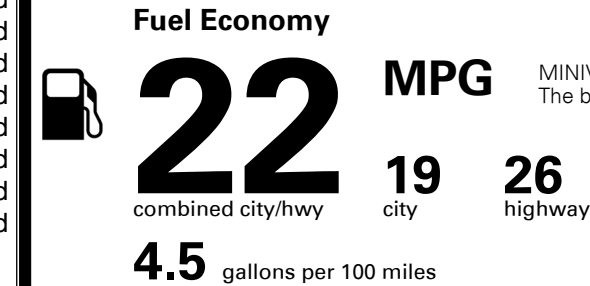

\$495.00
 \$225.00
 \$65.00

MSRP INCLUDING OPTIONS

\$ 47,485.00

INLAND FREIGHT AND HANDLING

\$ 1,395.00

TOTAL MANUFACTURER'S SUGGESTED RETAIL PRICE ▶

\$ 48,880.00

TOTAL ADDITIONAL WEIGHT: 12.1

EPA DOT Fuel Economy and Environment

Gasoline Vehicle

You spend
\$2,500
 more in fuel costs
 over 5 years
 compared to the
 average new vehicle.

Annual fuel cost
\$2,450

Actual results will vary for many reasons, including driving conditions and how you drive and maintain your vehicle. The average new vehicle gets 28 MPG and costs \$9,750 to fuel over 5 years. Cost estimates are based on 15,000 miles per year at \$ 3.60 per gallon. MPGe is miles per gasoline gallon equivalent. Vehicle emissions are a significant cause of climate change and smog.