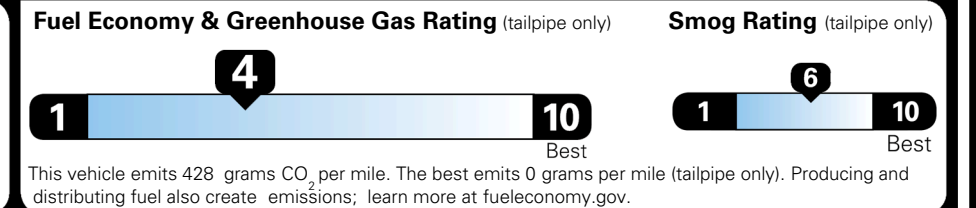

EPA DOT Fuel Economy and Environment

Gasoline Vehicle

You spend \$3,250 more in fuel costs over 5 years compared to the average new vehicle.

Annual fuel cost \$2,350

Actual results will vary for many reasons, including driving conditions and how you drive and maintain your vehicle. The average new vehicle gets 29 MPG and costs \$8,500 to fuel over 5 years. Cost estimates are based on 15,000 miles per year at \$ 3.30 per gallon. MPGe is miles per gasoline gallon equivalent. Vehicle emissions are a significant cause of climate change and smog.