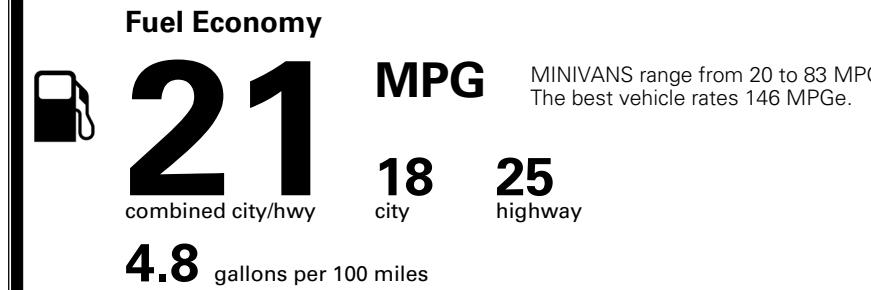

$ 51,490.00

COMPARE SX PRESTIGE FEATURES

Added to/in place of standard SX features

- Dark Edition Alloy Wheels
- Dark Exterior Accents
- LED Projector Headlights
- LED Rear Combination Lights
- Leather Seat Trim
- Head-Up Display
- Bose Premium Audio System
- Heated Steering Wheel
- Digital Rear View Mirror w/ HomeLink™

Included
Included
Included
Included
Included
Included
Included
Included
Included

ADDITIONAL INSTALLED EQUIPMENT:

(In addition to or in place of standard features)

- Astra Blue Paint
- SX Prestige Seat Package
- 7-Passenger Seating
- 2nd Row Power Seats w/Leg Support
- Heated and Ventilated 2nd-Row Seats
- Ambient Lighting and Glossy Interior Trim
- Carpeted Floor Mats, Luxury (7-Passenger)

$495.00
Included

$285.00

MSRP INCLUDING OPTIONS

$ 52,270.00

INLAND FREIGHT AND HANDLING

$ 1,545.00

TOTAL MANUFACTURER'S SUGGESTED RETAIL PRICE ▶

$ 53,815.00

TOTAL ADDITIONAL WEIGHT: 15.9

*Additional terms and conditions apply.
**Kia Connect may be currently unavailable for some Model Year 2022 and newer vehicles sold or purchased in Massachusetts; please see owners.kia.com for more information.
NOTE: When you purchase this vehicle, Kia America, Inc. collects personal information you provide to the dealership. For information on our collection and use of personal information and your rights, please see our Privacy Policy on www.kia.com.

EPA DOT Fuel Economy and Environment

Gasoline Vehicle

You spend **$3,250** more in fuel costs over 5 years compared to the average new vehicle.

Annual fuel cost **$2,350**