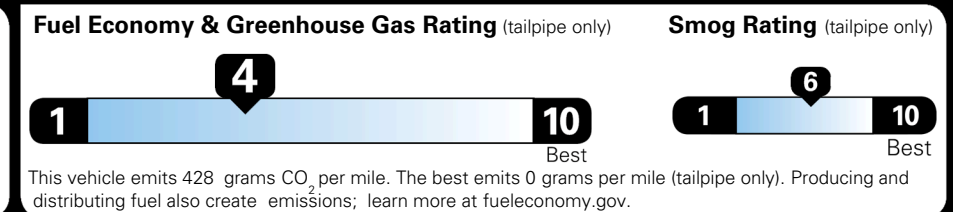

EPA DOT Fuel Economy and Environment

Gasoline Vehicle

You spend **\$3,250** more in fuel costs over 5 years compared to the average new vehicle.

Annual fuel cost **\$2,350**

Actual results will vary for many reasons, including driving conditions and how you drive and maintain your vehicle. The average new vehicle gets 29 MPG and costs \$8,500 to fuel over 5 years. Cost estimates are based on 15,000 miles per year at \$ 3.30 per gallon. MPGe is miles per gasoline gallon equivalent. Vehicle emissions are a significant cause of climate change and smog.