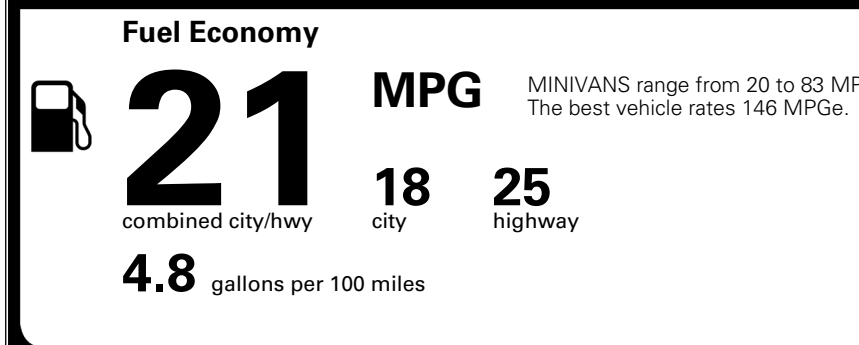

MSRP INCLUDING OPTIONS \$ 48,560.00

INLAND FREIGHT AND HANDLING \$ 1,545.00

TOTAL MANUFACTURER'S SUGGESTED RETAIL PRICE ▶ \$ 50,105.00

TOTAL ADDITIONAL WEIGHT: 16.3

*Additional terms and conditions apply.
 **Kia Connect may be currently unavailable for some Model Year 2022 and newer vehicles sold or purchased in Massachusetts; please see owners.kia.com for more information.
 NOTE: When you purchase this vehicle, Kia America, Inc. collects personal information you provide to the dealership. For information on our collection and use of personal information and your rights, please see our Privacy Policy on www.kia.com.

EPA DOT Fuel Economy and Environment

Gasoline Vehicle

You spend \$3,250 more in fuel costs over 5 years compared to the average new vehicle.

Annual fuel cost \$2,350

Actual results will vary for many reasons, including driving conditions and how you drive and maintain your vehicle. The average new vehicle gets 29 MPG and costs \$8,500 to fuel over 5 years. Cost estimates are based on 15,000 miles per year at \$ 3.30 per gallon. MPGe is miles per gasoline gallon equivalent. Vehicle emissions are a significant cause of climate change and smog.