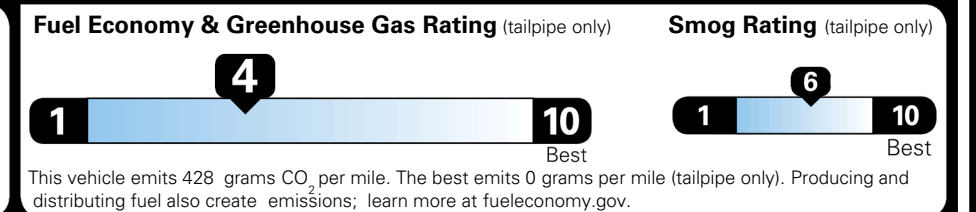

TOTAL ADDITIONAL WEIGHT:

EPA DOT Fuel Economy and Environment

Gasoline Vehicle

You spend \$3,250 more in fuel costs over 5 years compared to the average new vehicle.

Annual fuel cost \$2,350

Actual results will vary for many reasons, including driving conditions and how you drive and maintain your vehicle. The average new vehicle gets 29 MPG and costs \$8,500 to fuel over 5 years. Cost estimates are based on 15,000 miles per year at \$ 3.30 per gallon. MPGe is miles per gasoline gallon equivalent. Vehicle emissions are a significant cause of climate change and smog.