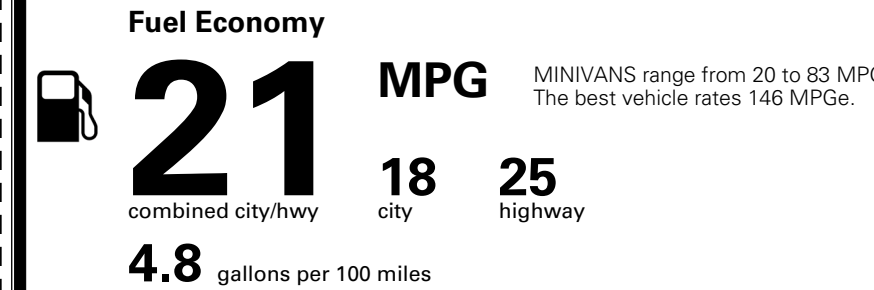

\$ 51,985.00

INLAND FREIGHT AND HANDLING

\$ 1,545.00

TOTAL MANUFACTURER'S SUGGESTED RETAIL PRICE ▶

\$ 53,530.00

*Additional terms and conditions apply.
 **Kia Connect may be currently unavailable for some Model Year 2022 and newer vehicles sold or purchased in Massachusetts; please see owners.kia.com for more information.
 NOTE: When you purchase this vehicle, Kia America, Inc. collects personal information you provide to the dealership. For information on our collection and use of personal information and your rights, please see our Privacy Policy on www.kia.com.

TOTAL ADDITIONAL WEIGHT:

EPA DOT Fuel Economy and Environment

Gasoline Vehicle

You spend \$3,250 more in fuel costs over 5 years compared to the average new vehicle.

Annual fuel cost \$2,350

Actual results will vary for many reasons, including driving conditions and how you drive and maintain your vehicle. The average new vehicle gets 29 MPG and costs \$8,500 to fuel over 5 years. Cost estimates are based on 15,000 miles per year at \$ 3.30 per gallon. MPGe is miles per gasoline gallon equivalent. Vehicle emissions are a significant cause of climate change and smog.