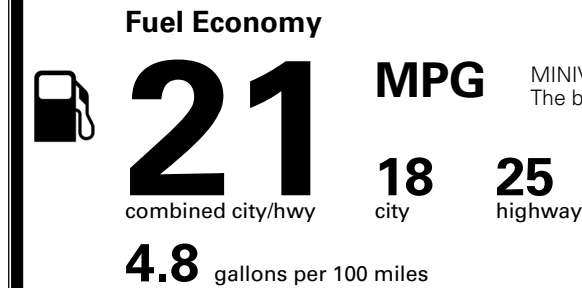

EPA DOT Fuel Economy and Environment