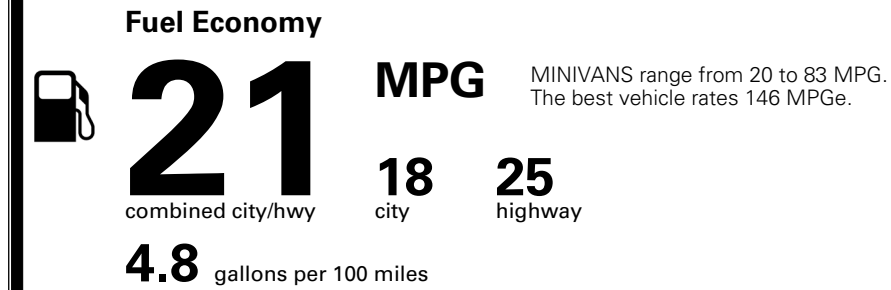

\$495.00
 \$2,500.00
 Included

MSRP INCLUDING OPTIONS

\$ 54,485.00

INLAND FREIGHT AND HANDLING

\$ 1,545.00

TOTAL MANUFACTURER'S SUGGESTED RETAIL PRICE ▶

\$ 56,030.00

*Additional terms and conditions apply.
 **Kia Connect may be currently unavailable for some Model Year 2022 and newer vehicles sold or purchased in Massachusetts; please see owners.kia.com for more information.
 NOTE: When you purchase this vehicle, Kia America, Inc. collects personal information you provide to the dealership. For information on our collection and use of personal information and your rights, please see our Privacy Policy on www.kia.com.

TOTAL ADDITIONAL WEIGHT:

EPA DOT Fuel Economy and Environment

Gasoline Vehicle

You spend \$3,250 more in fuel costs over 5 years compared to the average new vehicle.

Annual fuel cost \$2,350

Actual results will vary for many reasons, including driving conditions and how you drive and maintain your vehicle. The average new vehicle gets 29 MPG and costs \$8,500 to fuel over 5 years. Cost estimates are based on 15,000 miles per year at \$ 3.30 per gallon. MPGe is miles per gasoline gallon equivalent. Vehicle emissions are a significant cause of climate change and smog.