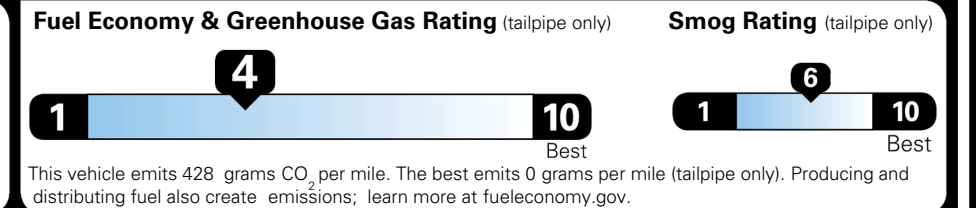

TOTAL ADDITIONAL WEIGHT:

EPA DOT Fuel Economy and Environment

Gasoline Vehicle

You spend \$3,250 more in fuel costs over 5 years compared to the average new vehicle.

Annual fuel cost \$2,350

Actual results will vary for many reasons, including driving conditions and how you drive and maintain your vehicle. The average new vehicle gets 29 MPG and costs \$8,500 to fuel over 5 years. Cost estimates are based on 15,000 miles per year at \$ 3.30 per gallon. MPGe is miles per gasoline gallon equivalent. Vehicle emissions are a significant cause of climate change and smog.